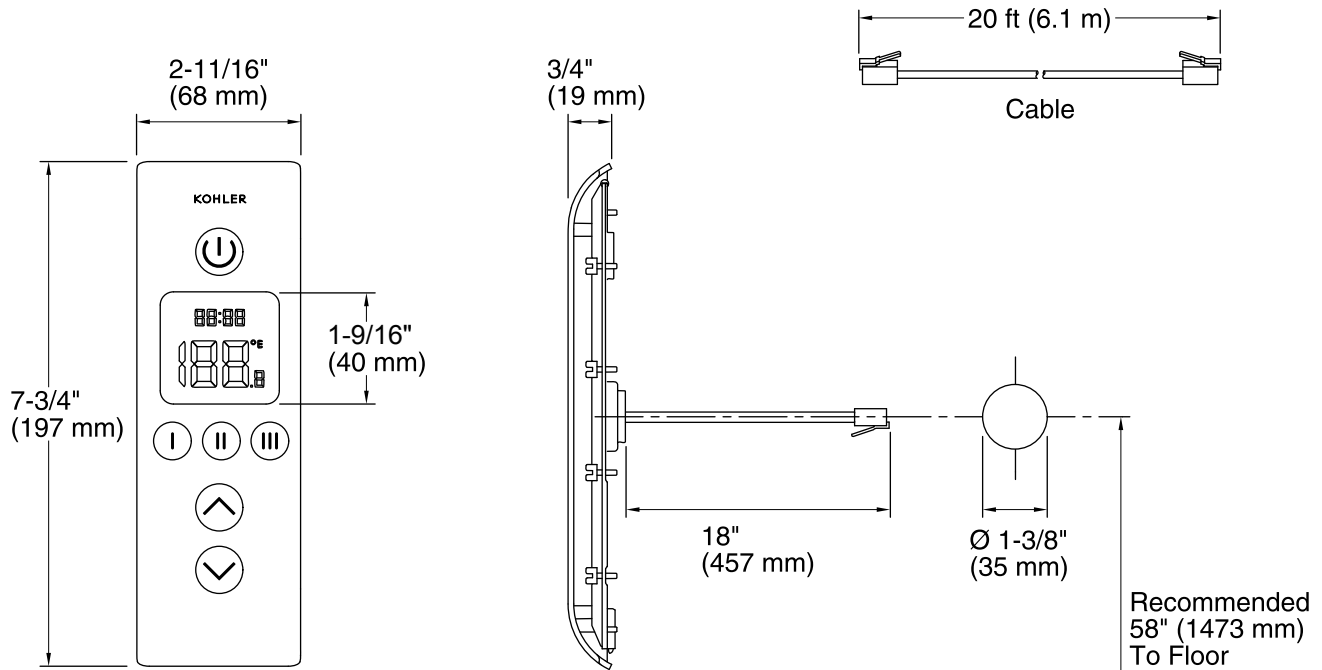

Loose component/s: 20 ft Cable and adapter included.

Codes/Standards

UL 1951
CSA C22.2 No. 14
CSA C22.2 No. 68

KOHLER® Faucet Lifetime Limited Warranty

See website for detailed warranty information.

Available Colors/Finishes

Color tiles intended for reference only.

Color	Code	Description
	1CP	Satin Chrome with Polished Chrome
	1SN	Satin Nickel with Polished Nickel
	0	White
	7	Black Black™

Technical Information

All product dimensions are nominal.
Max. Ambient temp: 125°F (51.7°C)