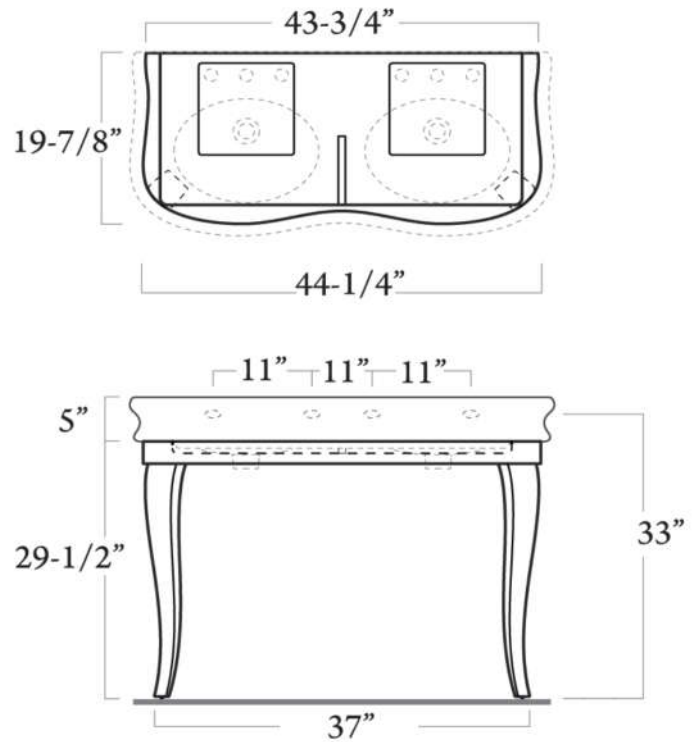

WICKER DOUBLE BOWL 47" CONSOLE

Cat.No.
948WH-XX

Faucet not included

Features:

- ▶ Fine fire clay basin for durability
- ▶ Solid Benchwood Laquered Stand
- ▶ Transitional style
- ▶ Rim: 1-1/4"
- ▶ Available pre-drilled for 8" widespread (948WH-XX)
- ▶ Mounting Hardware Included
- ▶ Pre-drilled overflow holes

Colors:

- WG** White Wooden Stand
- BL** Black Wooden Stand

Compliance Certification
Meets or exceeds the following specifications: ASME A112.19.1 2018 AND CSA B45.1-18 for Fire Clay fixtures.

Overall Sink Dimensions

W: 46-3/4"
D: 21-1/4"
H: 34-3/4"

Stand Dimensions

Length: 44-1/4"
Width: 19-7/8"
Height: 29-1/2"

Interior Dimensions:

Each Basin Interior:	16-1/4" x 12"
Each Basin Depth:	6-1/8"
Water depth to overflow	4-5/8"
Side Deck:	6-1/8"
Brackets placement:	28-5/8" x 37-3/8"
Back of basin to center of faucet:	2-1/2"
Back of basin to center of drain:	9"
Mount bolts height:	33"
Mount holes cc:	32"
Faucet and spout holes:	1-1/2"

Dimensions of fixture are nominal and may vary within the range of tolerances established by ASME Standard A112.19.2.2018. Dimensions and specifications subject to change without notice.