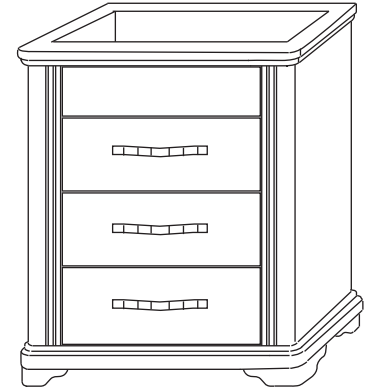

FEATURES

- Soft grey finish with dark accents
- Duststopper recessed toe kick
- Solid wood construction
- 3 Drawers with stylish polished chrome handles

COLORS / FINISHES

- GY: Grey

NOMINAL DIMENSIONS

- 30" Width x 21.5" Depth x 34" Height

SPECIFIED MODEL

MODEL	DESCRIPTION	COLORS / FINISHES
V-BRANDY-30GY	30" BRANDY Vanity	<input type="checkbox"/> Grey

RECOMMENDED COMPONENTS		
S-BRANDY-30BP/WT	30" BRANDY Vanity Top	<input type="checkbox"/> Blue Pearl Granite <input type="checkbox"/> White Carrera Marble
M-BRANDY-30GY	30" Brandy Mirror	<input type="checkbox"/> Grey
CUM177OV	Vitreous China Undermount Sink	<input type="checkbox"/> White
UM110BN/CP	Ryvyr Umbrella Drain with Overflow	<input type="checkbox"/> Brushed Nickel <input type="checkbox"/> Chrome