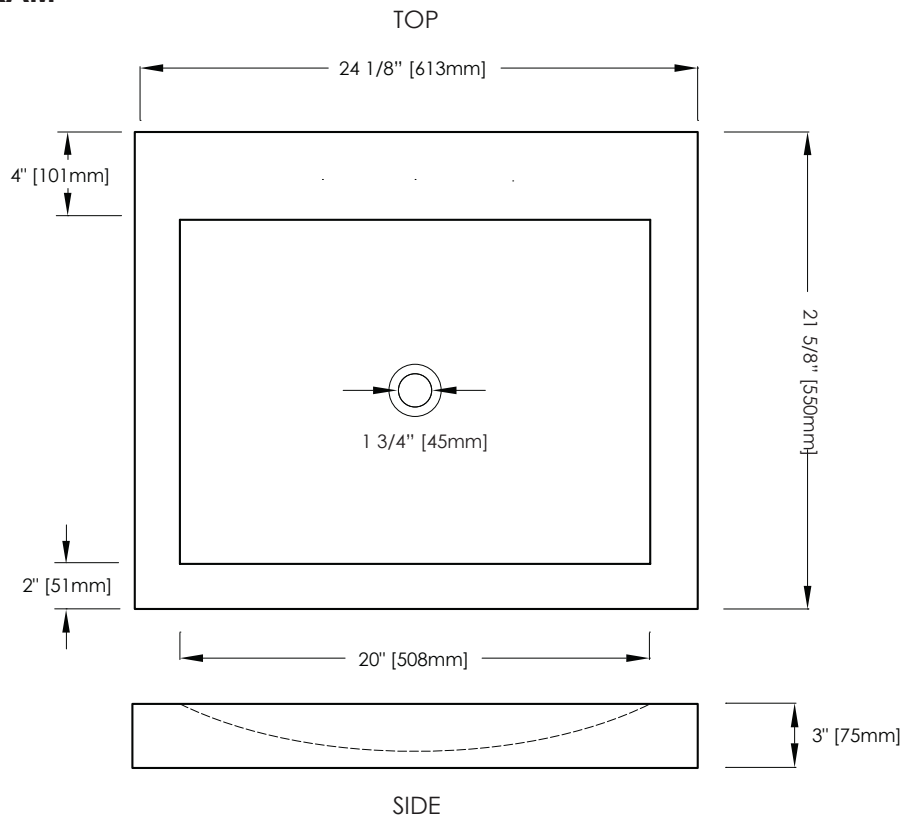

PRODUCT DIAGRAM

Clean the vanity top with a soft cloth and a mild cleanser.