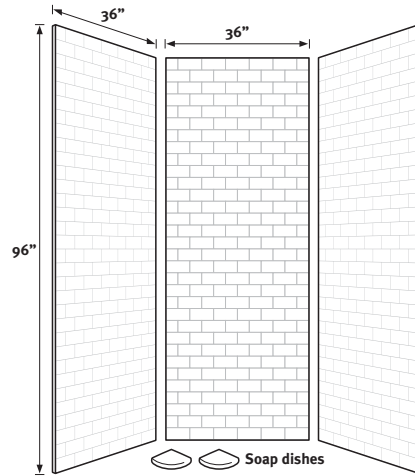

### FEATURES

- Classic look of 3 x 6-inch subway tile provides timeless elegance for your bath.
- No grout to maintain; will not mold or mildew.
- Ideal for remodeling; easier to install than tile—panels glue up over existing surface.
- Coordinates with other Swanstone bath products.
- Heat resistant—walls can handle steamer units.
- Compression molding means superior durability.

Designed to fit base areas  
36" deep or smaller x 36" wide x 96" high or smaller  
(914 mm x 914 mm x 2438 mm)