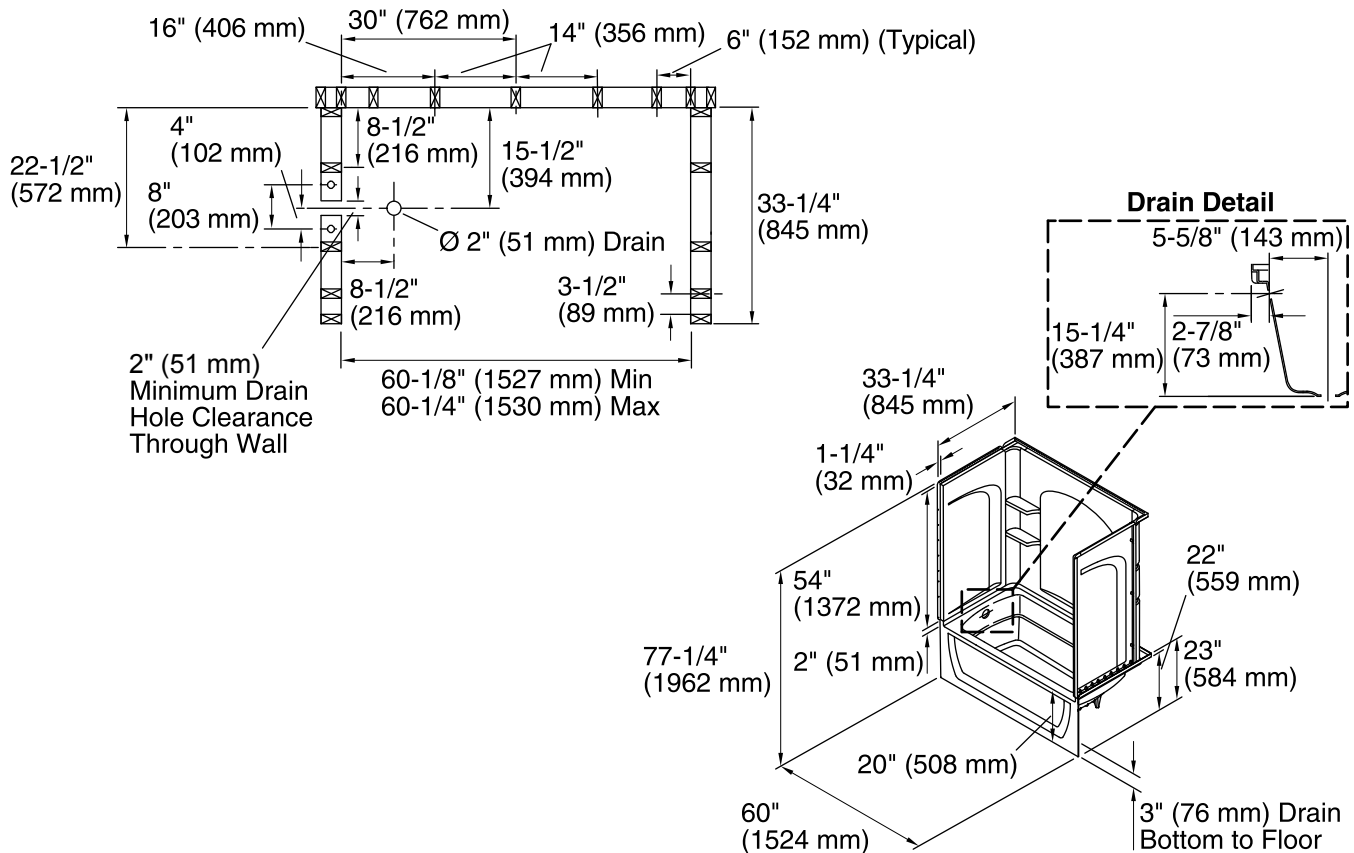

Ensemble™

60" x 32" Curve AFD Bath/Shower

71220112

Features

- Alcove installation
- 20" apron
- Vikrell material
- Left drain
- Tongue-and-groove walls with snap-together installation
- Some caulk required
- Corner shelves
- 3" drain-to-floor clearance for above-floor drain installation

Included Components

Product consists of:

- 71224100 60" x 32" Curve Bath/Shower Wall Set
- 71121112 32" (813 mm) AFD Bath

Codes/Standards

CSA B45.5/IAPMO Z124
ASTM E162
ASTM E662
Greenguard UL 2818 - Gold
HUD, UM Bulletin 73

4-26-2019 00:28 - US

Technical Information

All product dimensions are nominal.

Installation:	Three-wall alcove
Drain location:	Left
Basin area, bottom:	42" x 20" (1067 mm x 508 mm)
Basin area, top:	54" x 26" (1372 mm x 660 mm)
Water depth:	13" (330 mm)
Water capacity:	51 gal (193.1 L)
Minimum flat for door:	3" (76 mm)
Maximum door height:	55-1/2" (1410 mm)
Maximum door width:	57-11/16" (1465 mm)