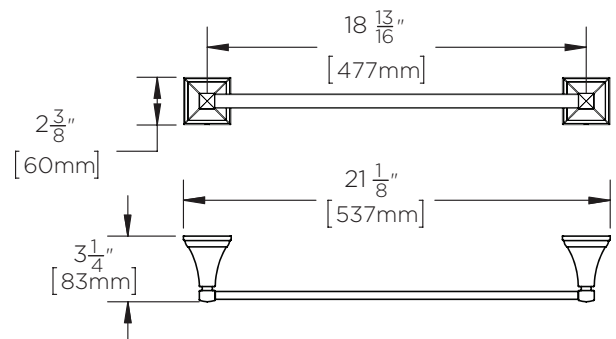

Rainier™ Towel Bar

FEATURES:

- Towel Bar measures 18-13/16" wide
- Brass construction
- Corrosion resistant finishes
- Mounting hardware is included
- Coordinates with Rainier Collection

STOCK FINISHES:

PC

SPECIALTY FINISHES:

BN PN

WARRANTY:

Visit www.speakman.com for full product warranty information

- Limited Lifetime Warranty (consumer)
- 1 Year Limited Warranty (commercial)

All dimensions are in inches (millimeters) unless otherwise specified and are subject to change without notice.

Architect/Engineer Approval Space:

P: 800-537-2107
F: 800-977-2747
W: WWW.SPEAKMAN.COM
R: 02-NOVEMBER 2019