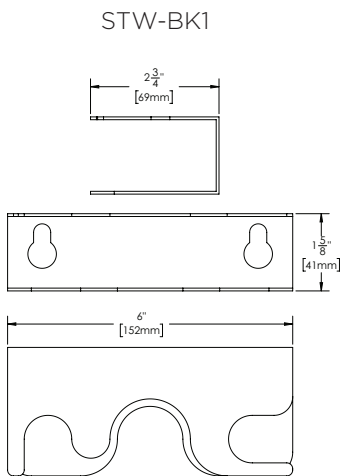

WARRANTY:

Visit www.speakman.com for full product warranty information

- 3 Year Limited Warranty (commercial)

STW-BK1

STW-BK2

STW-BK3

1. All dimensions are in inches (millimeters) unless otherwise specified and are subject to change without notice.