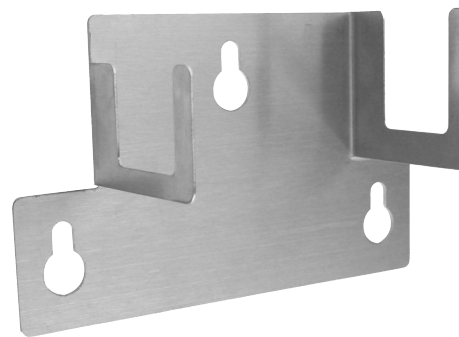

Wall Bracket for Thermostatic Mixing Valve

MODELS:

- STW-BK1: Bracket for STW-370
- STW-BK2: Bracket for STW-362
- STW-BK3: Bracket for STW-350

FEATURES:

- 304 Stainless Steel for corrosion resistance
- The mixing valves are mounted to respective Brackets without having to use any additional hardware

WARRANTY:

Visit www.speakman.com for full product warranty information

- 3 Year Limited Warranty (commercial)

STW-BK1

STW-BK2

STW-BK3

1. All dimensions are in inches (millimeters) unless otherwise specified and are subject to change without notice.