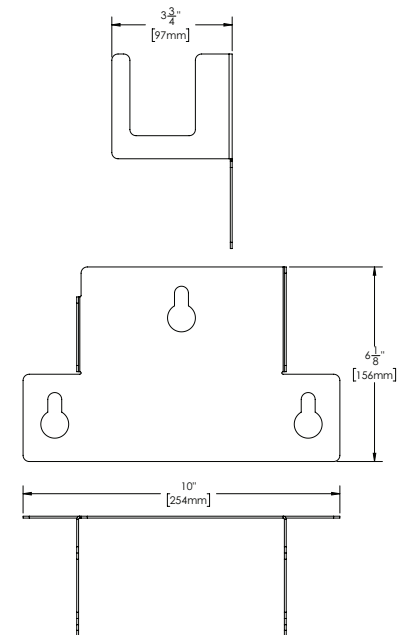

WARRANTY:

Visit www.speakman.com for full product warranty information

- 3 Year Limited Warranty (commercial)

STW-BK1

STW-BK2

STW-BK3

1. All dimensions are in inches (millimeters) unless otherwise specified and are subject to change without notice.