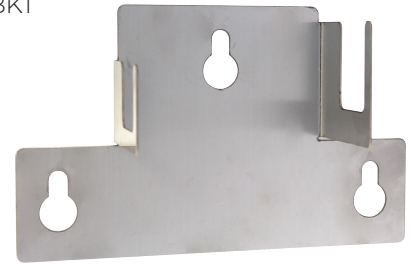

Wall Bracket for Thermostatic Mixing Valve

MODELS:

- STW-BK1: Bracket for STW-370
- STW-BK2: Bracket for STW-362
- STW-BK3: Bracket for STW-350

FEATURES:

- 304 Stainless Steel for corrosion resistance
- The mixing valves are mounted to respective Brackets without having to use any additional hardware

WARRANTY:

Visit www.speakman.com for full product warranty information

- 3 Year Limited Warranty (commercial)

STW-BK1

STW-BK2

STW-BK3

1. All dimensions are in inches (millimeters) unless otherwise specified and are subject to change without notice.