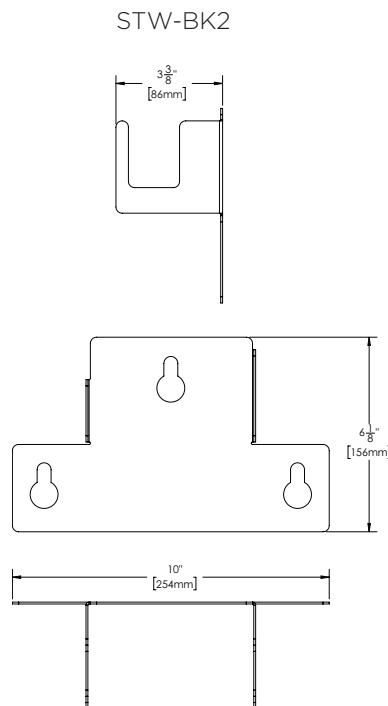

Wall Bracket for Thermostatic Mixing Valve

MODELS:

- STW-BK1: Bracket for STW-370
- STW-BK2: Bracket for STW-362
- STW-BK3: Bracket for STW-350

FEATURES:

- 304 Stainless Steel for corrosion resistance
- The mixing valves are mounted to respective Brackets without having to use any additional hardware

WARRANTY:

Visit www.speakman.com for full product warranty information

- 3 Year Limited Warranty (commercial)

STW-BK1

STW-BK2

STW-BK3

1. All dimensions are in inches (millimeters) unless otherwise specified and are subject to change without notice.