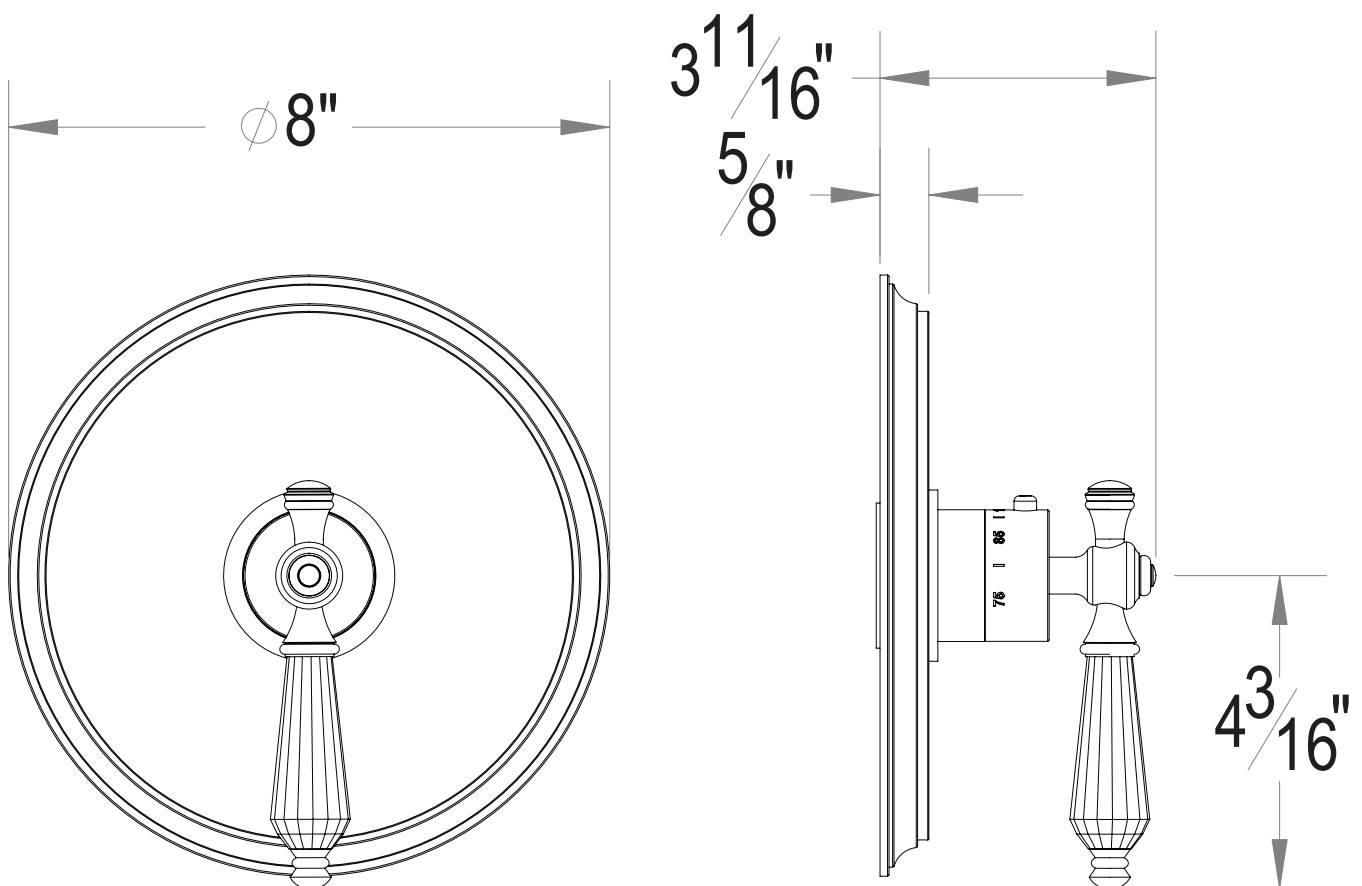

PRODUCT SPECIFICATION SHEET

ITEM # 7093KT-TM

TRIM

3/4" Thermostatic control

- "KT" style handle
- Includes trim plate and handle
- Requires separate volume control
- VALVE NOT INCLUDED
- USE TH-5034 VALVE

The measurements shown are for reference only. Products and specifications shown are subject to change without notice.

www.santecfaucet.com | P: 310.542.0063 F: 310.542.5681