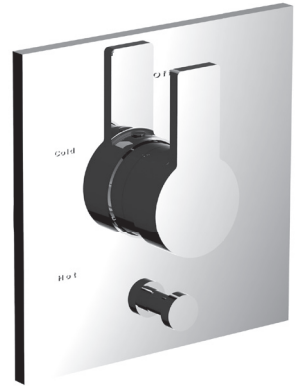

PRODUCT SPECIFICATION SHEET

ITEM # 2435MD-TM

TRIM

Pressure balanced control with diverter

- "MD" style handle
- Includes push button diverter, handle and plate
- VALVE NOT INCLUDED
- USE PB-3750 VALVE

The measurements shown are for reference only. Products and specifications shown are subject to change without notice.