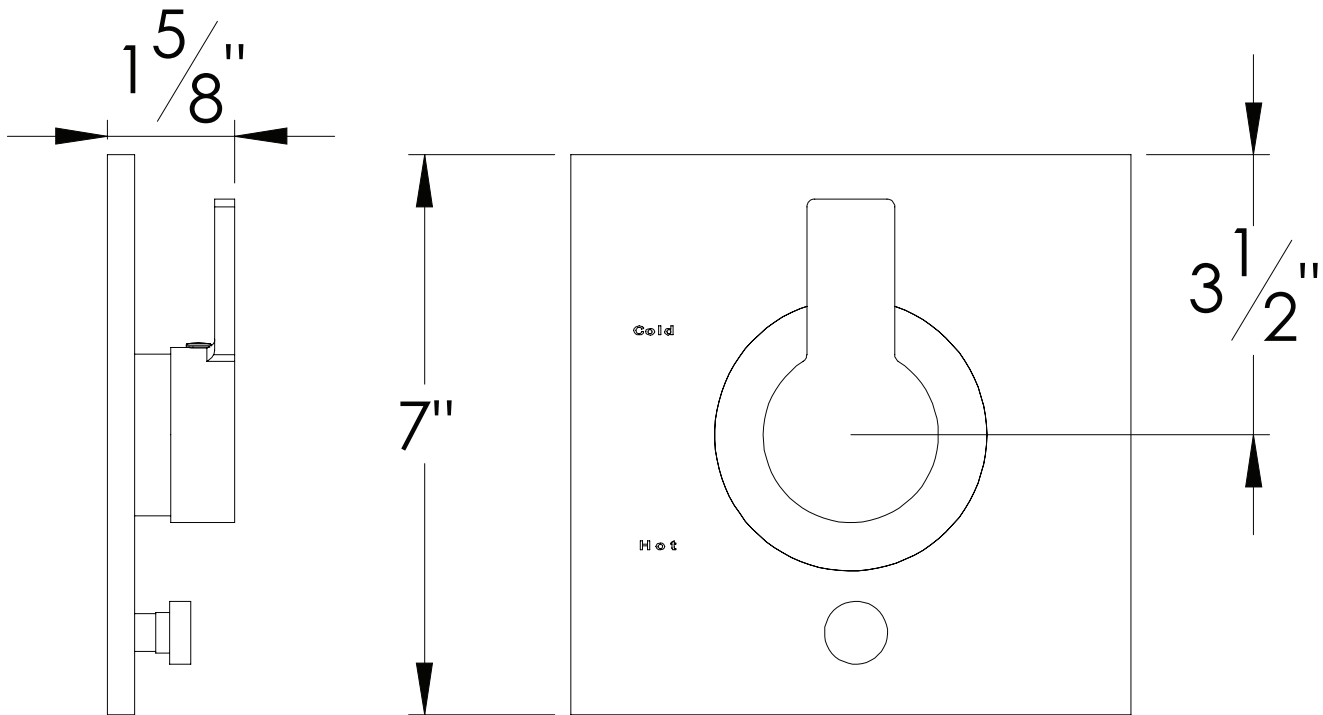

PRODUCT SPECIFICATION SHEET

ITEM # 2435MD-TM

TRIM

Pressure balanced control with diverter

- "MD" style handle
- Includes push button diverter, handle and plate
- VALVE NOT INCLUDED
- USE PB-3750 VALVE

The measurements shown are for reference only. Products and specifications shown are subject to change without notice.