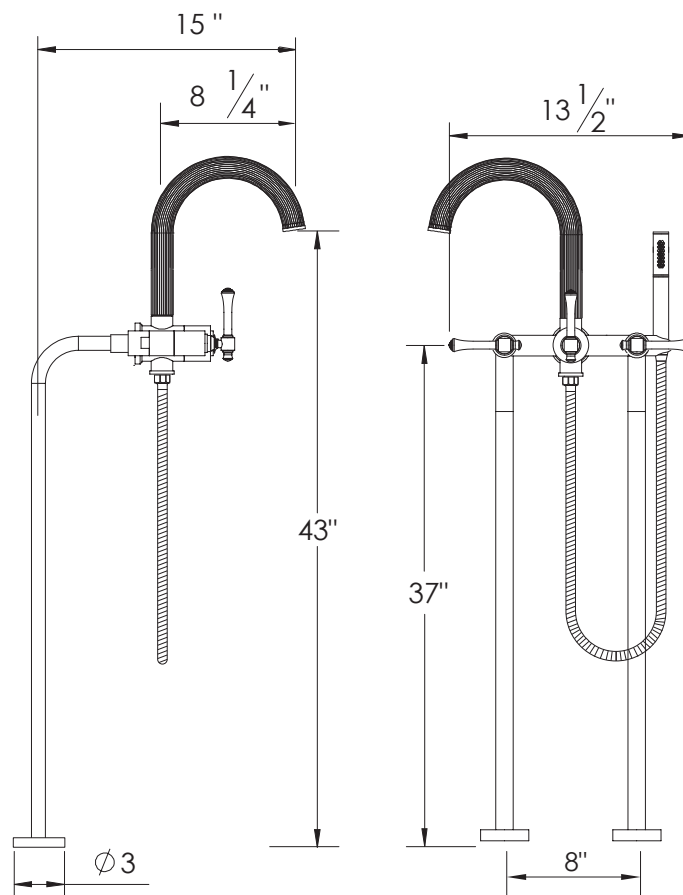

PRODUCT SPECIFICATION SHEET

ITEM # 7051AT

Floor mount tub filler with multifunction hand shower

- 9 GPM
- ROUGH INCLUDED
- Multifunction hand shower
- Hand shower hose 57" long
- Hand shower is 2.0 GPM

The measurements shown are for reference only. Products and specifications shown are subject to change without notice.

www.santecfaucet.com | P: 310.542.0063 F: 310.542.5681