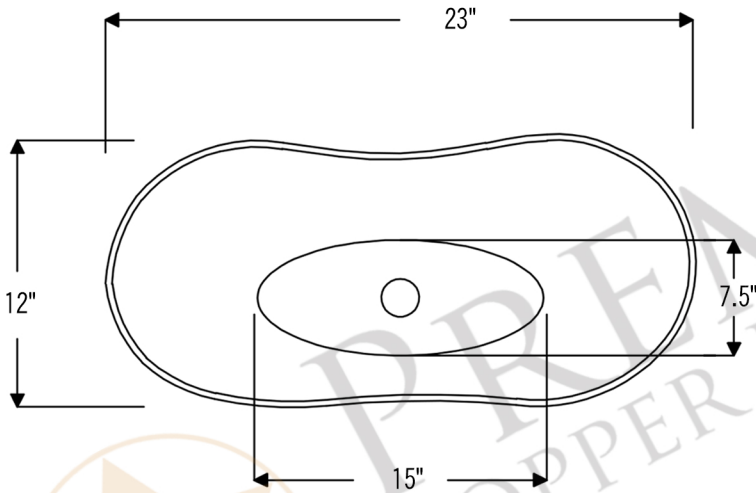

**PREMIER**  
COPPER PRODUCTS

**MODEL NUMBER: TFBVT23DB**

**DESCRIPTION: Terra Firma 23" Bath Tub Vessel Sink**

**OUTER DIMENSION: 23" x 12" x 6"**

**BOTTOM SINK FLOOR DIMENSION: 15" x 7.5"**

**SINK HEIGHT: 6"**

**CENTER SINK HEIGHT: 4"**

**TEXTURE: Terra Firma**

**FINISH: Living Copper / Oil Rubbed Bronze**

**RIM: Hand Forged Polished Top Rim**

**DRAIN OPENING: 1.5"**

**INSTALLATION TYPE: Vessel**

THIS PRODUCT IS HAND CRAFTED, SMALL VARIANCES IN COLOR AND SIZE MAY OCCUR.  
DO NOT MAKE ANY INSTALLATION CUTS UNTIL YOU RECEIVE YOUR ITEM(S).