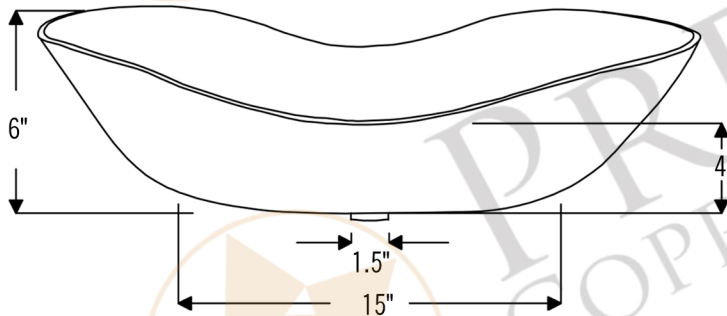

**PREMIER**  
COPPER PRODUCTS

**MODEL NUMBER: TFBVT23DB**

**DESCRIPTION: Terra Firma 23" Bath Tub Vessel Sink**

**OUTER DIMENSION: 23" x 12" x 6"**

**BOTTOM SINK FLOOR DIMENSION: 15" x 7.5"**

**SINK HEIGHT: 6"**

**CENTER SINK HEIGHT: 4"**

**TEXTURE: Terra Firma**

**FINISH: Living Copper / Oil Rubbed Bronze**

**RIM: Hand Forged Polished Top Rim**

**DRAIN OPENING: 1.5"**

**INSTALLATION TYPE: Vessel**

THIS PRODUCT IS HAND CRAFTED, SMALL VARIANCES IN COLOR AND SIZE MAY OCCUR.  
DO NOT MAKE ANY INSTALLATION CUTS UNTIL YOU RECEIVE YOUR ITEM(S).