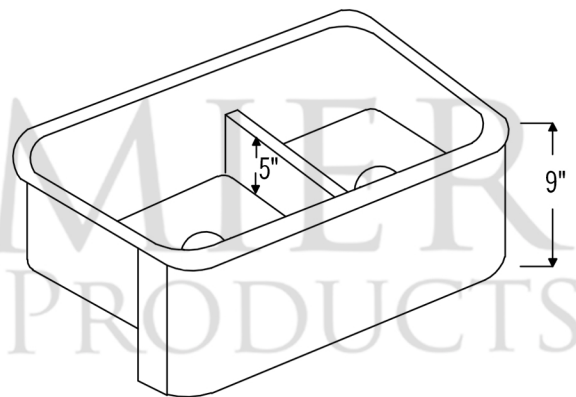

PACKAGE INCLUDES THE FOLLOWING ITEMS:

- * 33" Hammered Copper Kitchen Apron 50/50 Double Basin Sink with Short 5" Divider (Model# KA50DB33229-SD5)
- * 3.5" Garbage Disposal Drain w/ Basket / ORB Finish (Model# D-130ORB)
- * 3.5" Kitchen Basket Strainer Drain / ORB Finish (Model# D-132ORB)
- * Oil Rubbed Bronze Installation Silicone (Model# C900-ORB)
- * Copper Sink Wax (Model# W900-WAX)

* ORB: Oil Rubbed Bronze

SINK DETAILS (Model# KA50DB33229-SD5)

- * 33" Hammered Copper Kitchen Apron 50/50 Double Basin Sink with Short 5" Divider
- * Color: Oil Rubbed Bronze
- * Outer Dimension: 33" x 22" x 9"
- * Inner Dimension: L: 15" x 19" x 9" | R: 15" x 19" x 9"
- * Divider Height: 5"
- * Rim: Back, Left, Right - 1" / Apron Front - 2"
- * Drain Opening: 3.5" Standard
- * Material Gauge: 14
- * CODE / STANDARD COMPLIANCE: IAPMO / cUPC LISTED

* ORB: Oil Rubbed Bronze

DRAIN #1 DETAILS (Model# D-130ORB)

- * 3.5" Deluxe Garbage Disposal Drain w/ Basket
- * Color: Oil Rubbed Bronze
- * Outer Dimension: 4.5" x 2.25"
- * Inner Dimension: 3.5"
- * Installation Type: Insinkerator Brand Compatible
- * Material: Brass
- * Prop 65 Compliant