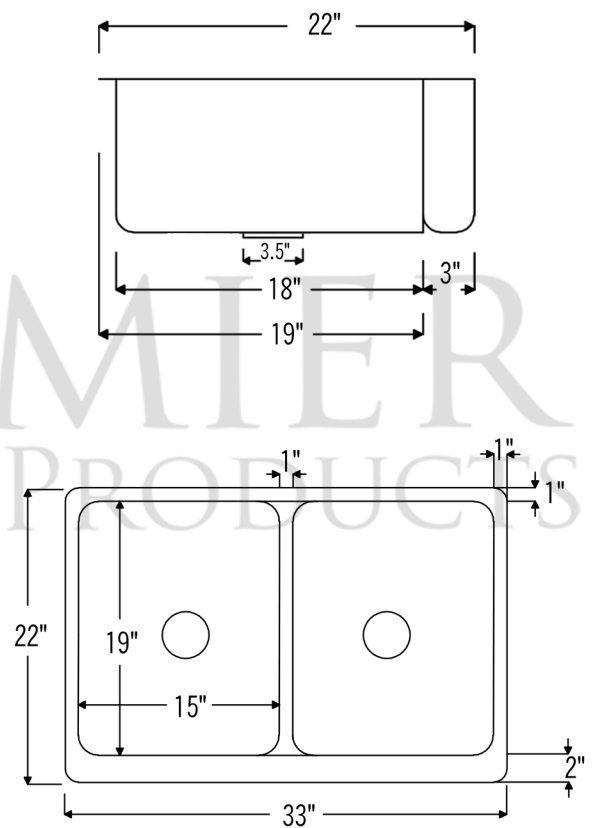

PACKAGE INCLUDES THE FOLLOWING ITEMS:

- * 33" Hammered Copper Kitchen Apron 50/50 Double Basin Sink with Short 5" Divider (Model# KA50DB33229-SD5)
- * 3.5" Garbage Disposal Drain w/ Basket / ORB Finish (Model# D-130ORB)
- * 3.5" Kitchen Basket Strainer Drain / ORB Finish (Model# D-132ORB)
- * Oil Rubbed Bronze Installation Silicone (Model# C900-ORB)
- * Copper Sink Wax (Model# W900-WAX)

* ORB: Oil Rubbed Bronze

SINK DETAILS (Model# KA50DB33229-SD5)

- * 33" Hammered Copper Kitchen Apron 50/50 Double Basin Sink with Short 5" Divider
- * Color: Oil Rubbed Bronze
- * Outer Dimension: 33" x 22" x 9"
- * Inner Dimension: L: 15" x 19" x 9" | R: 15" x 19" x 9"
- * Divider Height: 5"
- * Rim: Back, Left, Right - 1" / Apron Front - 2"
- * Drain Opening: 3.5" Standard
- * Material Gauge: 14
- * CODE / STANDARD COMPLIANCE: IAPMO / cUPC LISTED

* ORB: Oil Rubbed Bronze

DRAIN #1 DETAILS (Model# D-130ORB)

- * 3.5" Deluxe Garbage Disposal Drain w/ Basket
- * Color: Oil Rubbed Bronze
- * Outer Dimension: 4.5" x 2.25"
- * Inner Dimension: 3.5"
- * Installation Type: Insinkerator Brand Compatible
- * Material: Brass
- * Prop 65 Compliant

SILICONE DETAILS (Model# C900-ORB)

- * Neutral Cure Installation Silicone
- * Size: 4.7 OZ
- * Matches a Variety of Different Styled Sinks and Drains

COPPER SINK WAX DETAILS (Model# W900-WAX)

- * Copper Sink Wax Protectant
- * Made from Natural Bee's Wax
- * No Wax Build Up Ever!
- * Hard Water Protection
- * Works great on a variety of different surfaces: