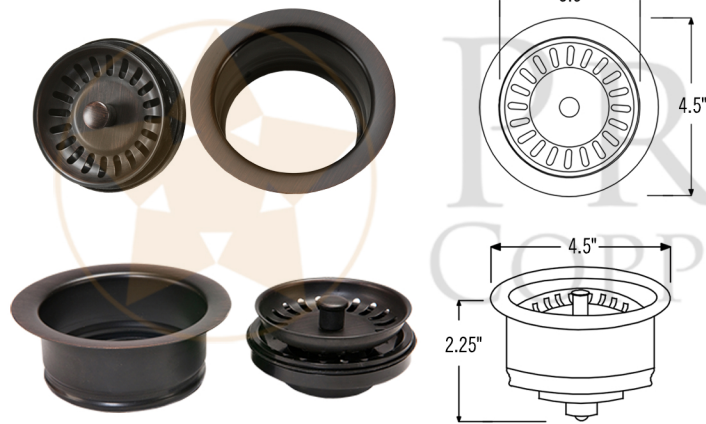

PACKAGE INCLUDES THE FOLLOWING ITEMS:

- * 33" Hammered Copper Kitchen Apron 50/50 Double Basin Sink with Short 5" Divider (Model# KA50DB33229-SD5)
- * 3.5" Garbage Disposal Drain w/ Basket / ORB Finish (Model# D-130ORB)
- * 3.5" Kitchen Basket Strainer Drain / ORB Finish (Model# D-132ORB)
- * Oil Rubbed Bronze Installation Silicone (Model# C900-ORB)
- * Copper Sink Wax (Model# W900-WAX)

* ORB: Oil Rubbed Bronze

SINK DETAILS (Model# KA50DB33229-SD5)

- * 33" Hammered Copper Kitchen Apron 50/50 Double Basin Sink with Short 5" Divider
- * Color: Oil Rubbed Bronze
- * Outer Dimension: 33" x 22" x 9"
- * Inner Dimension: L: 15" x 19" x 9" | R: 15" x 19" x 9"
- * Divider Height: 5"
- * Rim: Back, Left, Right - 1" / Apron Front - 2"
- * Drain Opening: 3.5" Standard
- * Material Gauge: 14
- * CODE / STANDARD COMPLIANCE: IAPMO / cUPC LISTED

* ORB: Oil Rubbed Bronze

DRAIN #1 DETAILS (Model# D-130ORB)

- * 3.5" Deluxe Garbage Disposal Drain w/ Basket
- * Color: Oil Rubbed Bronze
- * Outer Dimension: 4.5" x 2.25"
- * Inner Dimension: 3.5"
- * Installation Type: Insinkerator Brand Compatible
- * Material: Brass
- * Prop 65 Compliant