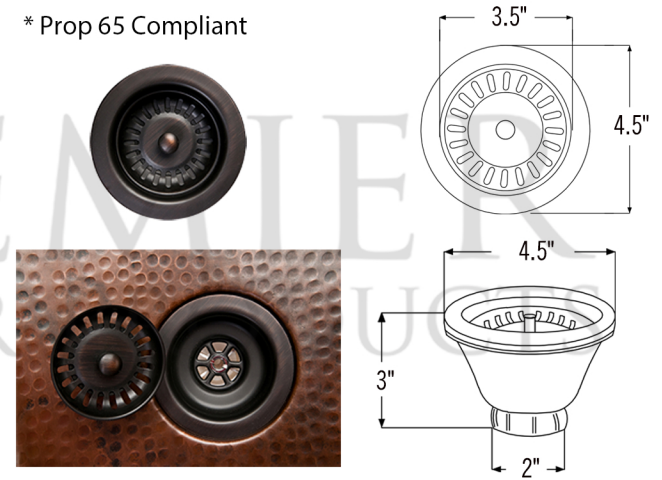

* ORB: Oil Rubbed Bronze

SINK DETAILS (Model# KA50DB33229-SD5)

- * 33" Hammered Copper Kitchen Apron 50/50 Double Basin Sink with Short 5" Divider
- * Color: Oil Rubbed Bronze
- * Outer Dimension: 33" x 22" x 9"
- * Inner Dimension: L: 15" x 19" x 9" | R: 15" x 19" x 9"
- * Divider Height: 5"
- * Rim: Back, Left, Right - 1" / Apron Front - 2"
- * Drain Opening: 3.5" Standard
- * Material Gauge: 14
- * CODE / STANDARD COMPLIANCE: IAPMO / cUPC LISTED

PACKAGE INCLUDES THE FOLLOWING ITEMS:

- * 33" Hammered Copper Kitchen Apron 50/50 Double Basin Sink with Short 5" Divider (Model# KA50DB33229-SD5)
- * 3.5" Garbage Disposal Drain w/ Basket / ORB Finish (Model# D-130ORB)
- * 3.5" Kitchen Basket Strainer Drain / ORB Finish (Model# D-132ORB)
- * Oil Rubbed Bronze Installation Silicone (Model# C900-ORB)
- * Copper Sink Wax (Model# W900-WAX)

* ORB: Oil Rubbed Bronze

DRAIN #1 DETAILS (Model# D-130ORB)

- * 3.5" Deluxe Garbage Disposal Drain w/ Basket
- * Color: Oil Rubbed Bronze
- * Outer Dimension: 4.5" x 2.25"
- * Inner Dimension: 3.5"
- * Installation Type: Insinkerator Brand Compatible
- * Material: Brass
- * Prop 65 Compliant

SILICONE DETAILS (Model# C900-ORB)

- * Neutral Cure Installation Silicone
- * Size: 4.7 OZ
- * Matches a Variety of Different Styled Sinks and Drains

COPPER SINK WAX DETAILS (Model# W900-WAX)

- * Copper Sink Wax Protectant
- * Made from Natural Bee's Wax
- * No Wax Build Up Ever!
- * Hard Water Protection
- * Works great on a variety of different surfaces: