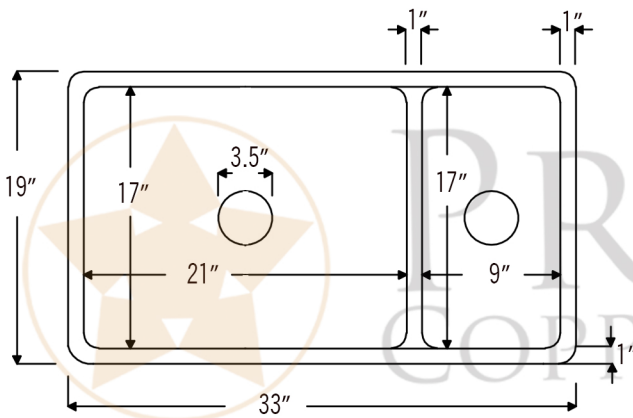

PREMIER
COPPER PRODUCTS

MODEL NUMBER: K70DB33199-SD5

- * Description: 33" Hammered Copper Kitchen 70/30 Double Basin Sink with Short 5" Divider
- * Outer Dimension: 33" x 19" x 9"
- * Inner Dimension: Left: 21" x 17" x 9" | Right: 9" x 17" x 9"
- * Divider Height: 5"
- * Rim: 1"
- * Drain Opening: 3.5"
- * Finish: Oil Rubbed Bronze | Living Copper

CODE/STANDARD COMPLIANCE

* IAPMO/cUPC LISTED

THIS PRODUCT IS HAND CRAFTED, SMALL VARIANCES IN COLOR AND SIZE MAY OCCUR.
DO NOT MAKE ANY INSTALLATION CUTS UNTIL YOU RECEIVE YOUR ITEM(S).