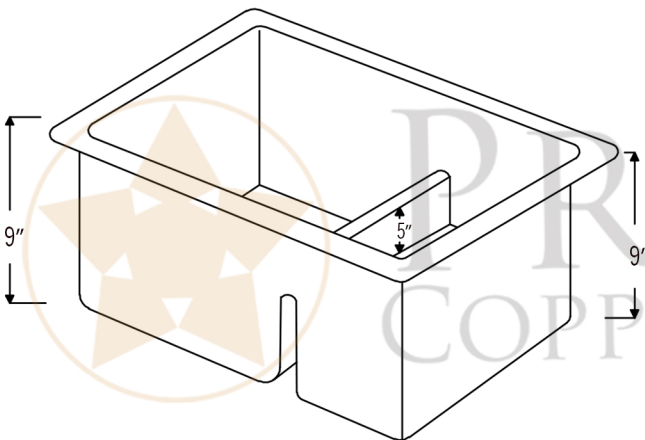

PREMIER
COPPER PRODUCTS

MODEL NUMBER: K70DB33199-SD5

- * Description: 33" Hammered Copper Kitchen 70/30 Double Basin Sink with Short 5" Divider
- * Outer Dimension: 33" x 19" x 9"
- * Inner Dimension: Left: 21" x 17" x 9" | Right: 9" x 17" x 9"
- * Divider Height: 5"
- * Rim: 1"
- * Drain Opening: 3.5"
- * Finish: Oil Rubbed Bronze | Living Copper

CODE/STANDARD COMPLIANCE

* IAPMO/cUPC LISTED

THIS PRODUCT IS HAND CRAFTED, SMALL VARIANCES IN COLOR AND SIZE MAY OCCUR.
DO NOT MAKE ANY INSTALLATION CUTS UNTIL YOU RECEIVE YOUR ITEM(S).