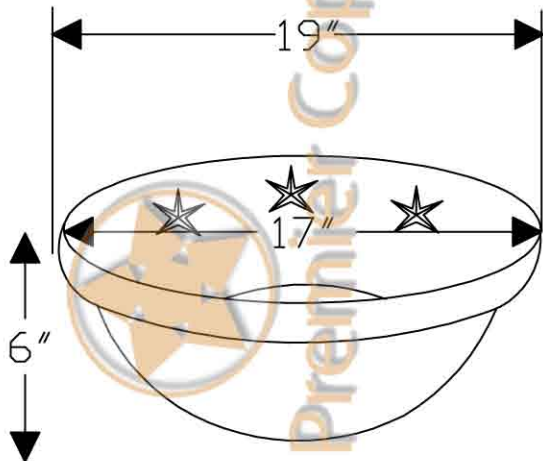

Premier Copper Products

ITEM # L019RSTDB OVAL STAR ROLLED RIM

OUTER DIMENSIONS: 19"X14"X6"

INNER DIMENSIONS: 17"X12"X6"

DRAIN SIZE: 1.5" W/O OVERFLOW

MATERIAL GAUGE: 17

CODE/STANDARD COMPLIANCE

* IAPMO/cUPC LISTED

IMPORTANT: THIS PRODUCT IS HAND CRAFTED AND SMALL VARIANCES MAY OCCUR. DIMENSIONS MAY VARY UP TO 1/4". DO NOT MAKE ANY INSTALLATION CUTS UNTIL YOU RECEIVE YOUR SINK.

BY PREMIER COPPER PRODUCTS

B-WS01ORB

8" WIDESPREAD BATHROOM FAUCET

FEATURES:

- All Brass Material
- Ceramic Cartridges
- Max Flow Rate: 2.2GPM(8.3LPM) @ 60PSI
- 100% Factory Tested
- Brass Pop-up Available

APPLICABLE STANDARDS/CODES:

- ASME A112.18.1
- CSA B125.1-2005
- NSF/ANSI 61-2007a
- California Lead Plumbing Law
- ADA