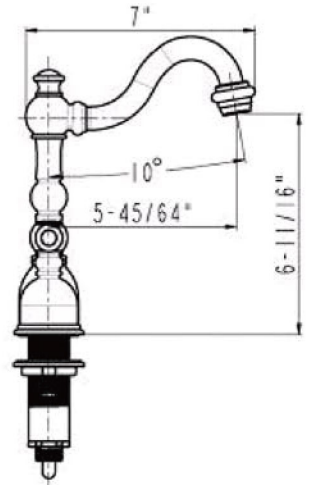

Premier Copper Products

ITEM # L019RSTDB OVAL STAR ROLLED RIM

OUTER DIMENSIONS: 19"X14"X6"

INNER DIMENSIONS: 17"X12"X6"

DRAIN SIZE: 1.5" W/O OVERFLOW

MATERIAL GAUGE: 17

CODE/STANDARD COMPLIANCE

* IAPMO/cUPC LISTED

8" WIDESPREAD BATHROOM FAUCET

FEATURES:

- All Brass Material
- Ceramic Cartridges
- Max Flow Rate: 2.2GPM(8.3LPM) @ 60PSI
- 100% Factory Tested
- Brass Pop-up Available

APPLICABLE STANDARDS/CODES:

- ASME A112.18.1
- CSA B125.1-2005
- NSF/ANSI 61-2007a
- California Lead Plumbing Law
- ADA

TRU™ Faucets

BY PREMIER COPPER PRODUCTS

B-WS010RB

PRODUCT SPECIFICATIONS

TRUTM Faucets

BY PREMIER COPPER PRODUCTS

B-WS01ORB

EXPLODED PARTS VIEW

BY PREMIER COPPER PRODUCTS

B-WS01ORB

PARTS LISTING

26	2090165	HEXAGONAL MOUNTING SCREW
25	2860356	STAINLESS STEEL FLEXIBLE HOSE
24	2030022	CONTROL BODY
23	2120081	MOUNTING NUT
22	2180126	WASHER
21	2050167	WASHER
20	2010312	BASE SET
19	2110501	BODY CANOPY
18	2133083	CONTROL BODY
17	2050093	O-RING
16	2710101	FAST OPEN CARTRIDGE
15	2750409	HANDLE
14	2030032	CONNECT PIPE
13	2050068	O-RING
12	2050071	O-RING
11	2040232	CONNECTER
10	2180082	FRICTION WASHER
9	2050184	FRICTION WASHER
8	2040230	CONNECTER
7	2090273	SCREW
6	2110735	CAP
5	2040231	BODY CONNECTER
4	2050149	WASHER
3	2140186	SPOUT PIPE
2	2040233	CONNECTER
1	2700025	24 AERATOR