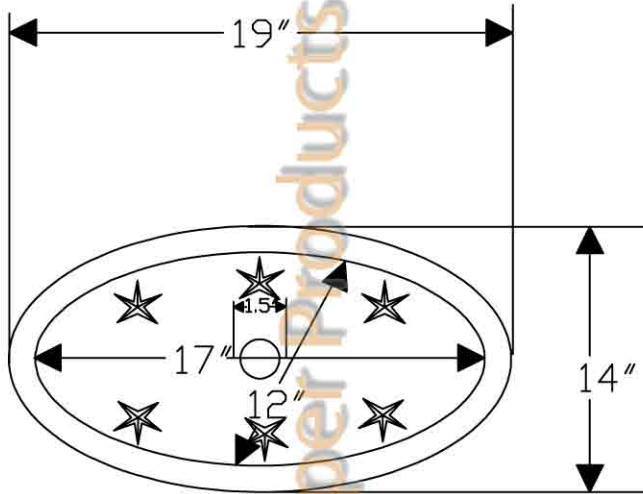

Premier Copper Products

ITEM # L019RSTDB OVAL STAR ROLLED RIM

OUTER DIMENSIONS: 19"X14"X6"

INNER DIMENSIONS: 17"X12"X6"

DRAIN SIZE: 1.5" W/O OVERFLOW

MATERIAL GAUGE: 17

CODE/STANDARD COMPLIANCE

* IAPMO/cUPC LISTED

IMPORTANT: THIS PRODUCT IS HAND CRAFTED AND SMALL VARIANCES MAY OCCUR. DIMENSIONS MAY VARY UP TO 1/4". DO NOT MAKE ANY INSTALLATION CUTS UNTIL YOU RECEIVE YOUR SINK.

BY PREMIER COPPER PRODUCTS

B-WS01ORB

8" WIDESPREAD BATHROOM FAUCET

FEATURES:

- All Brass Material
- Ceramic Cartridges
- Max Flow Rate: 2.2GPM(8.3LPM) @ 60PSI
- 100% Factory Tested
- Brass Pop-up Available

APPLICABLE STANDARDS/CODES:

- ASME A112.18.1
- CSA B125.1-2005
- NSF/ANSI 61-2007a
- California Lead Plumbing Law
- ADA