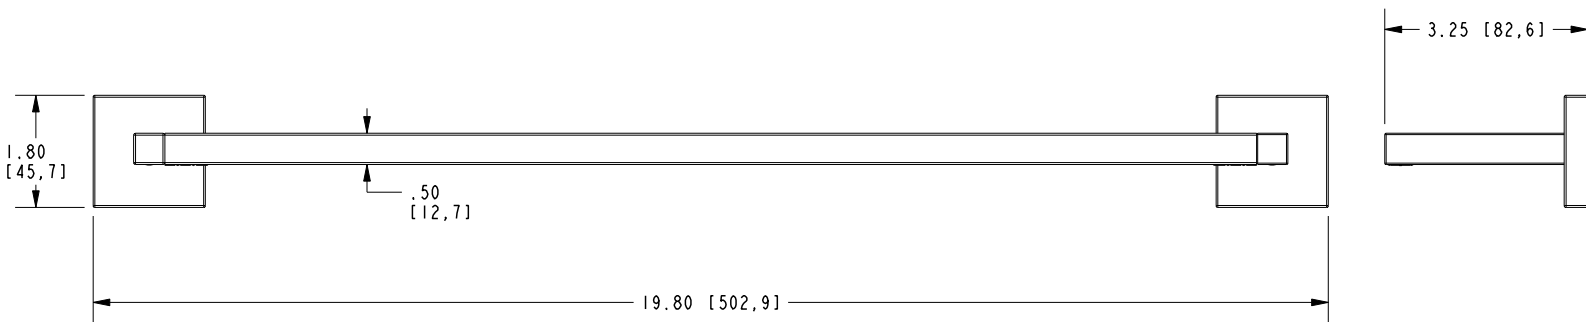

Towel Bar
2020-1230

Features

- Solid metal construction
- Complements Cube 2 product series

Codes / Standards Compliance

Meets or exceeds the following at date of manufacture:

- All applicable US Federal and State material regulations

Model	Description	Colors Finishes				
2020-1230	18" Towel Bar	<input type="checkbox"/> 10B	<input type="checkbox"/> 15	<input type="checkbox"/> 15S	<input type="checkbox"/> 26	<input type="checkbox"/> Other

Product Specification Add "Color / Finish" suffix to Model number, below.

The Towel Bar shall be made of solid metal construction. Towel Bar shall complement Newport Brass Cube 2 product series. Towel Bar shall be Newport Brass Model 2020-1230/____ .

2020-1230

PRODUCT DIMENSIONS *(Units are in inches)*

Cube 2 Towel Bar
2020-1230

NEWPORT BRASS
Flawless Beauty. From Faucet to Finish.™