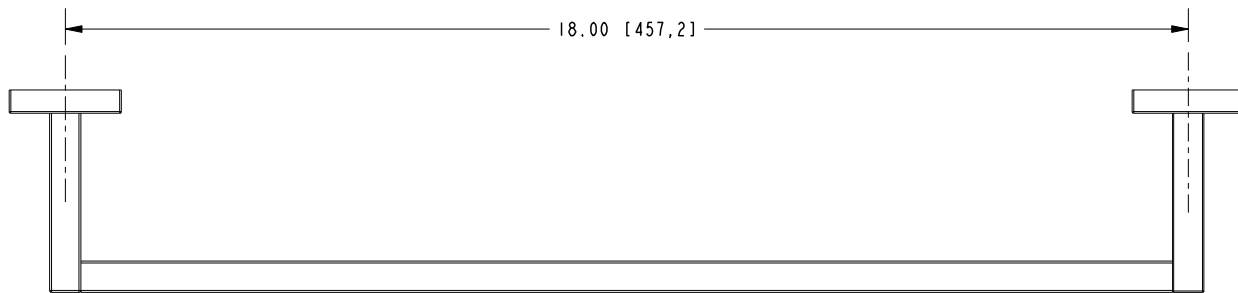

Towel Bar
2020-1230

Features

- Solid metal construction
- Complements Cube 2 product series

Codes / Standards Compliance

Meets or exceeds the following at date of manufacture:

- All applicable US Federal and State material regulations

Model	Description	Colors Finishes				
2020-1230	18" Towel Bar	<input type="checkbox"/> 10B	<input type="checkbox"/> 15	<input type="checkbox"/> 15S	<input type="checkbox"/> 26	<input type="checkbox"/> Other

Product Specification Add "Color / Finish" suffix to Model number, below.

The Towel Bar shall be made of solid metal construction. Towel Bar shall complement Newport Brass Cube 2 product series. Towel Bar shall be Newport Brass Model 2020-1230/____ .

2020-1230

PRODUCT DIMENSIONS *(Units are in inches)*

Cube 2 Towel Bar
2020-1230

NEWPORT BRASS
Flawless Beauty. From Faucet to Finish.™