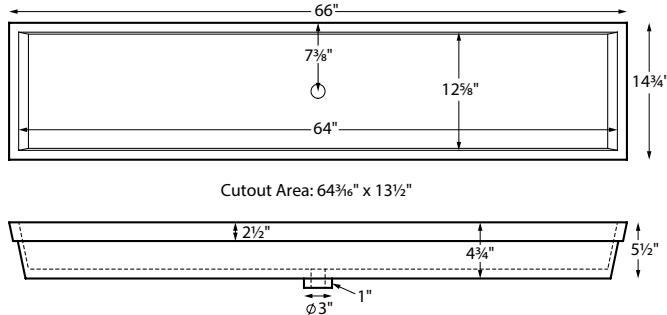

Petra 12 SR

Petra 12 SR is a single-drain semi-recessed sink.

MODEL 756
66" x 14.75" x 5.5" Bowl: 64" x 12.625"
SEMI-RECESSED or UNDERMOUNT
SculptureStone®
70 lbs / 32 kg

Cutout Area: 64 3/16" x 13 1/2"

When semi-recessed, the top 2 1/2" of the sink will rest on the counter.

Due to its handcrafted nature, always measure sink on-site to ensure cut-out accuracy.

When ordered as undermount, 1/2" x 3/8" lip detail accommodates most undermount clips (shown right).

ORDERING AND INSTALLATION

- 1.5" drain opening
- Optional overflow available for undermount (check local codes)
- Measure on site to achieve the proper cut-out size.
- Lip detail on undermount bowl will accommodate commonly used undermount hardware. Hardware is not included.
- One-piece construction
- Non-porous, stain-, mold- and mildew-resistant SculptureStone®
- Material is approximately 70% organic
- Five-Year Limited Residential Warranty