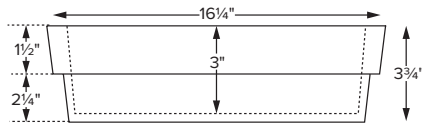

Halo 1 SR

MODEL 741
16.25" x 3.75"
SEMI-RECESSED
<b>SculptureStone®</b>
17 lbs / 8 kg

When semi-recessed, the top 1/2" of the sink will rest on the counter.

Due to its handcrafted nature, always measure sink on-site to ensure cut-out accuracy.