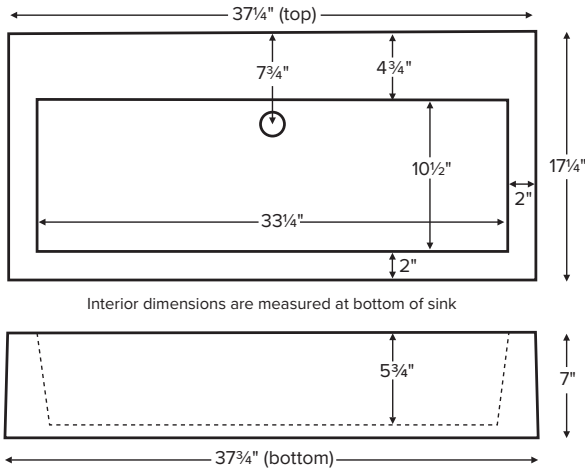

Metro 2

MODEL MTCS-701D
37.25" x 17.25" x 7"
WALL-MOUNTED
SculptureStone®
76 lbs / 34 kg

1" x 12" carrier arms (CAWM2) recommended for installation

ORDERING AND INSTALLATION

- Single-bowl design; 1.5" drain opening.
- Sink comes without an overflow. Check local codes. Optional integrated overflow is available.
- Wall-mount sinks have an open back to accommodate carrier arms for installation. Mounting hardware is not included. See installation manual for more details.
- One-piece construction using Engineered SculptureStone® (ESS) material.
- This material is non-porous, stain-, mold- and mildew-resistant.
- Approximately 70% of the material is organic, including minerals mined from the earth, making it "Green".
- Five-Year Limited Residential Warranty.

• Before discarding packaging, check for accessories that may be inside.
 • All product measurements are ±1/2".
 • Specifications and configurations are subject to change without notice.
 • Measurements herein supersede all others published prior to publication date below.