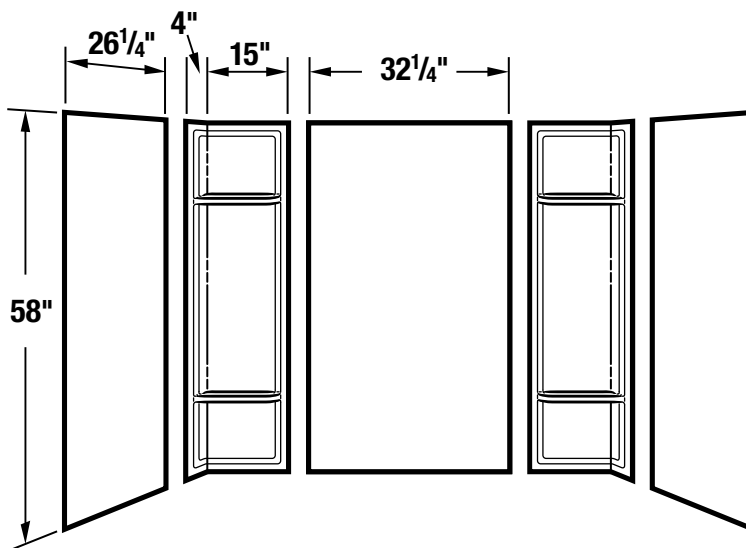

SEE PAGE 2 FOR A LIST OF ACCESSORIES! ▶

Design features:

- Formed from high-grade thermoplastic
- Ideal for new or remodel projects...fits all Topaz™ Fiberglass Bathtubs, as well as standard 30" x 60" bathtubs of other manufacturers.
- Panels can be trimmed to simplify installation in out-of-plumb alcoves or for installing DURATRIM® window kits
- Includes four large, molded-in, self-draining shelf ideal for shampoo, soap, etc.
- Five panel wall system with seamless corner panels and overlapping edges, create a watertight wall surround.
- Adhesive mounts to drywall or like surfaces
- Available in white or bone.
- Smooth, colorfast glossy finish, resists scuffs.
- Mold and mildew-resistant...easy to clean

Specifications

Model	Color	Fits Alcove	UPC
53WHT	White	30" x 60"	6 71031 00428 4
53BN	Bone	30" x 60"	6 71031 00429 1

General: Furnish and install as shown on plans, DURAWALL® Bathtub Wall model 53, as manufactured by E.L. Mustee & Sons, Inc. The hi-impact thermoplastic wall system shall be 5-piece construction with four formed shelves. One-piece, seamless corner panels with overlapping edges. Uniform color throughout entire thickness of each panel. Color _____ (White, Bone).

Model No.	Size	UPC
390.305	18"	6 71031 00452 9
390.301	24"	6 71031 00359 1
390.306	36"	6 71031 00434 5
390.307	42"	6 71031 00435 2
390.302	48"	6 71031 00360 7