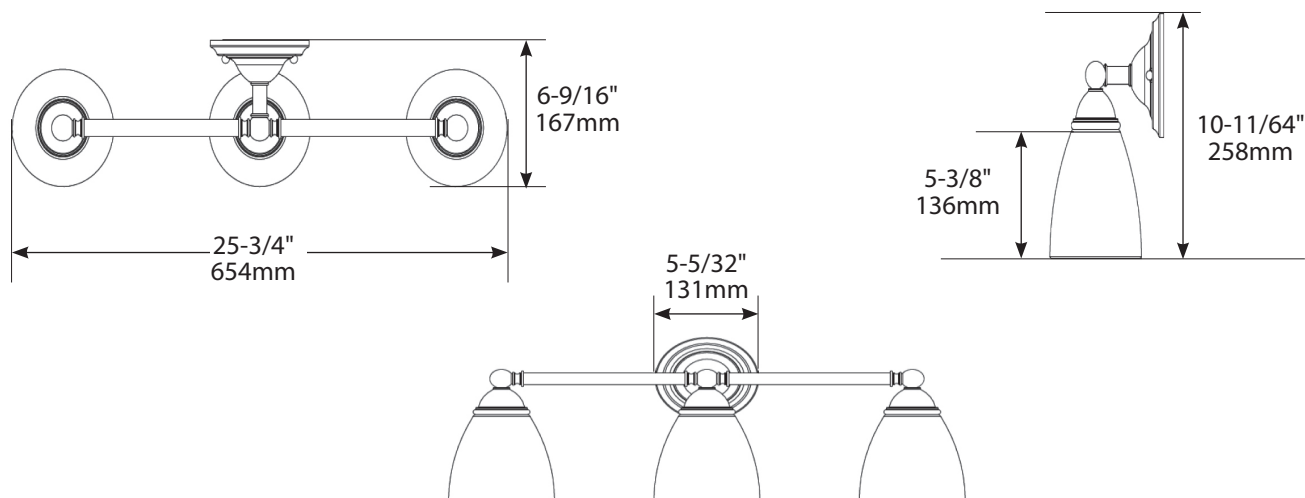

BRANTFORD™ Technical Specification

YB2263

3-Globe Light Fixture

Dimensions:

WEIGHT 10.0 lbs.

Product Information:

Stock Numbers: YB2263CH – CHROME
YB2263BN – BRUSHED NICKEL
YB2263ORB – OIL RUBBED BRONZE

Globe Service Kit: YB2269

Materials: Zinc, glass

Voltage: 120v

Bulb: 100w max (not included); medium base

UL Listed: Yes – for dry locations

Important Notes: Turn off power during installation. Do not connect or disconnect under load.