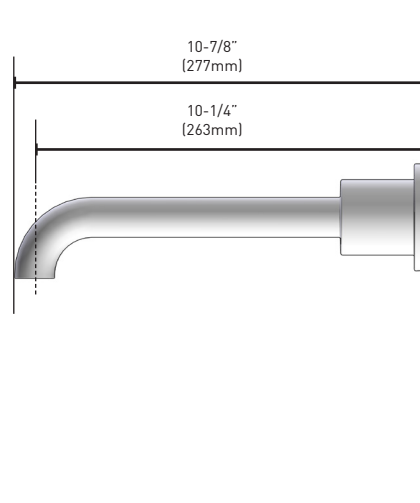

MOEN®

Specifications

DESCRIPTION

- Metal construction with various finishes identified by suffix
- 10" Ultra thin tub spout allows for a longer distance between the wall and the tub
- Designed to be installed on MANCIS, MANCXS, or MANXS brass spout manifolds

Modern

10" NON-DIVERTING TUB SPOUT

MODELS: TF3347
TF3347BG
TF3347BN
TF3347BL

CRITICAL DIMENSIONS

DO NOT SCALE