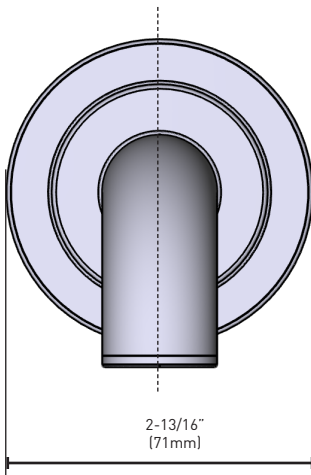

MOEN®

Specifications

DESCRIPTION

- Metal construction with various finishes identified by suffix
- 10" Ultra thin tub spout allows for a longer distance between the wall and the tub
- Designed to be installed on MANCIS, MANCXS, or MANXS brass spout manifolds

Modern

10" NON-DIVERTING TUB SPOUT

MODELS: TF3347
TF3347BG
TF3347BN
TF3347BL

CRITICAL DIMENSIONS

DO NOT SCALE