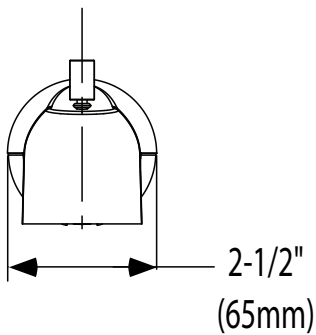

Buy it for looks. Buy it for life.®

Specifications

DESCRIPTION

- Metal construction with Chrome finish
- Designed to be installed on a 1/2" pipe slip fit-CC connection

STANDARDS

- Third party certified to: ASME A112.18.1/CSA B125.1 and all applicable requirements referenced therein

WARRANTY

- Lifetime limited warranty against leaks, drips and finish defects to the original consumer
- 5 year warranty if used in commercial installations

RIZON™ Diverter Tub Spout, 1/2" Slip Fit

| <u>MODEL</u> | <u>FINISH</u> |
|--------------|---------------|
| 3839 | Chrome |