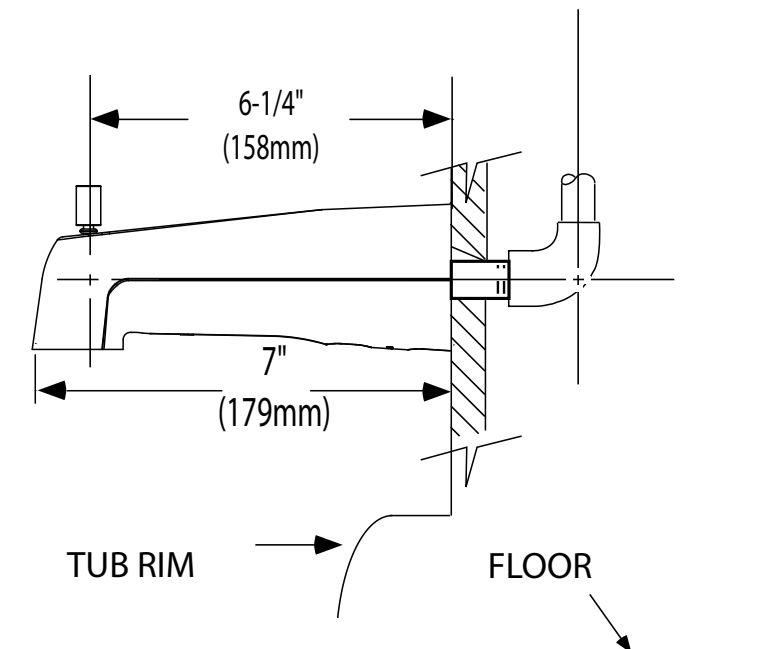

Buy it for looks. Buy it for life.®

Specifications

DESCRIPTION

- Metal construction with Chrome finish
- Designed to be installed on a 1/2" pipe slip fit-CC connection

STANDARDS

- Third party certified to: ASME A112.18.1/CSA B125.1 and all applicable requirements referenced therein

WARRANTY

- Lifetime limited warranty against leaks, drips and finish defects to the original consumer
- 5 year warranty if used in commercial installations

RIZON™ Diverter Tub Spout, 1/2" Slip Fit

| <u>MODEL</u> | <u>FINISH</u> |
|--------------|---------------|
| 3839 | Chrome |

CRITICAL DIMENSIONS

(DO NOT SCALE)

FOR MORE INFORMATION CALL: 1-800-BUY-MOEN

www.moen.com