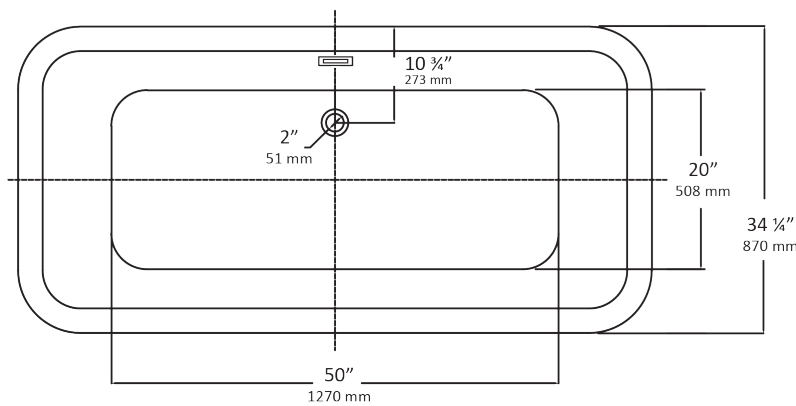

SPECIFICATIONS

MODEL #	DESCRIPTION	CODES/STANDARDS
5758	Whitley™ Collection Freestanding Bath	

COLOR	White
SIZE	71" x 34" x 24"
MATERIAL	Acrylic
WATER CAPACITY	80 Gallons

IMMERSION DEPTH	15 in.
BATH WEIGHT	140 lbs.
SHIPPING WEIGHT	180 lbs.
WARRANTY	Ten Year

5758 BRIGITTE™

Whitley™ Collection Freestanding Bath

SPECIFICATIONS

MODEL #	DESCRIPTION	CODES/STANDARDS
5758	Whitley™ Collection Freestanding Bath	

TECHNICAL INFORMATION

Note: these dimensions are nominal and subject to change without notice.

Water Capacity: 80 Gals.
Bath Weight: 140 Lbs.
Shipping Weight: 180 Lbs.