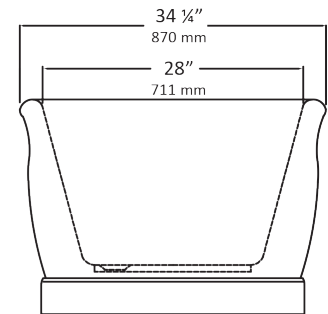

SPECIFICATIONS

MODEL #	DESCRIPTION	CODES/STANDARDS
5758	Whitley™ Collection Freestanding Bath	

COLOR	White
SIZE	71" x 34" x 24"
MATERIAL	Acrylic
WATER CAPACITY	80 Gallons

IMMERSION DEPTH	15 in.
BATH WEIGHT	140 lbs.
SHIPPING WEIGHT	180 lbs.
WARRANTY	Ten Year

5758 BRIGITTE™

Whitley™ Collection Freestanding Bath

SPECIFICATIONS

MODEL #	DESCRIPTION	CODES/STANDARDS
5758	Whitley™ Collection Freestanding Bath	

TECHNICAL INFORMATION

Note: these dimensions are nominal and subject to change without notice.

Water Capacity: 80 Gals.
Bath Weight: 140 Lbs.
Shipping Weight: 180 Lbs.