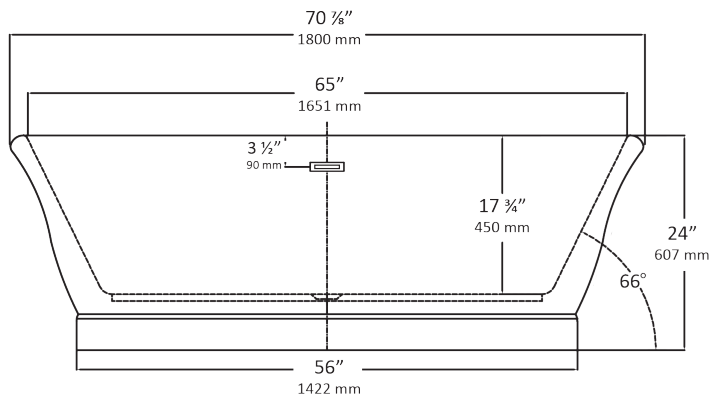

SPECIFICATIONS

MODEL #	DESCRIPTION	CODES/STANDARDS
5758	Whitley™ Collection Freestanding Bath	

COLOR	White
SIZE	71" x 34" x 24"
MATERIAL	Acrylic
WATER CAPACITY	80 Gallons

IMMERSION DEPTH	15 in.
BATH WEIGHT	140 lbs.
SHIPPING WEIGHT	180 lbs.
WARRANTY	Ten Year

5758 BRIGITTE™

Whitley™ Collection Freestanding Bath

SPECIFICATIONS

MODEL #	DESCRIPTION	CODES/STANDARDS
5758	Whitley™ Collection Freestanding Bath	

TECHNICAL INFORMATION

Note: these dimensions are nominal and subject to change without notice.

Water Capacity: 80 Gals.
Bath Weight: 140 Lbs.
Shipping Weight: 180 Lbs.