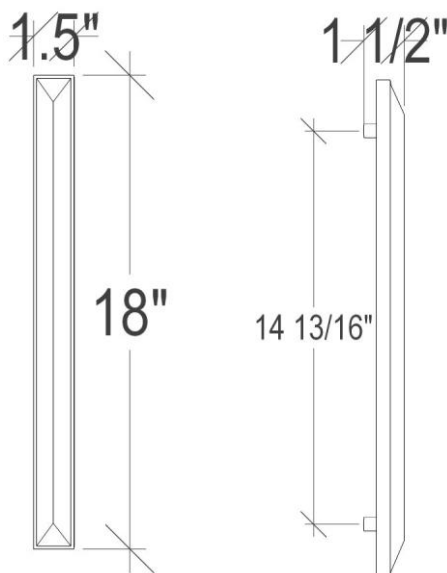

WARRANTY

Linkasink warranties our product to be free from manufacturing defect for the life of the product. Warranty does not cover improper care, neglect, abuse, or normal wear-and-tear.

Dimensions are approximate