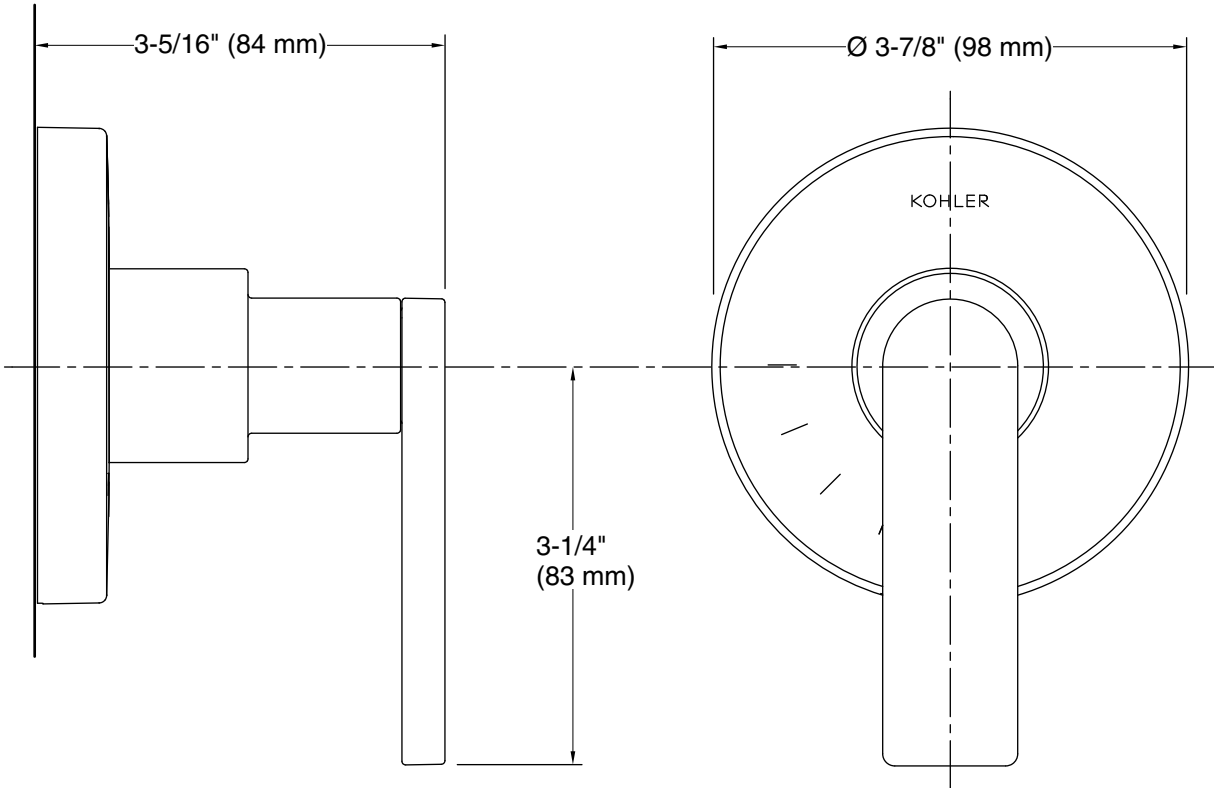

**Technical Information**

All product dimensions are nominal.

Valve body: Cast brass

**Notes**

Install this product according to the installation guide.

ADA, OBC, CSA B651 compliant when installed to the specific requirements of these regulations.