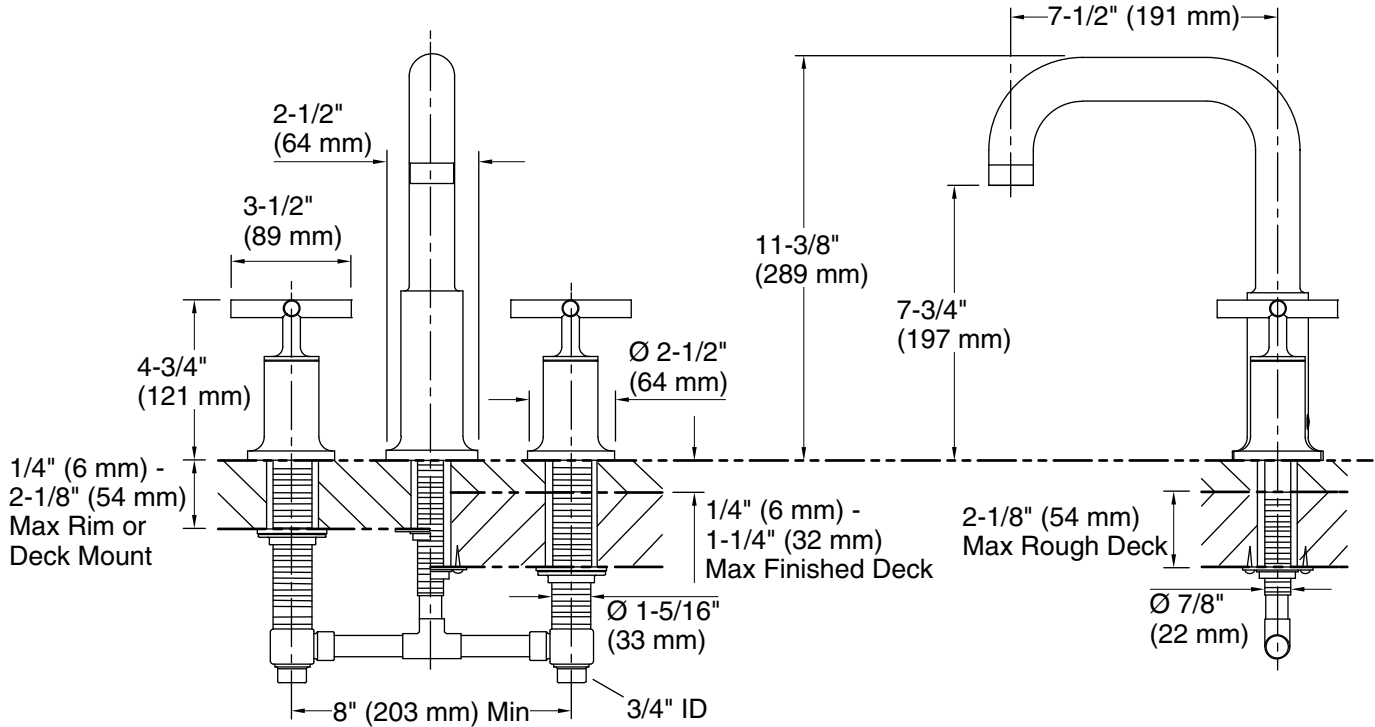

Rim or Deck-Mount Installation

Rough + Finished Deck-Mount Installation

Technical Information

All product dimensions are nominal.

Notes

Install this product according to the installation instructions.

ADA compliant when installed to the specific requirements of these regulations.