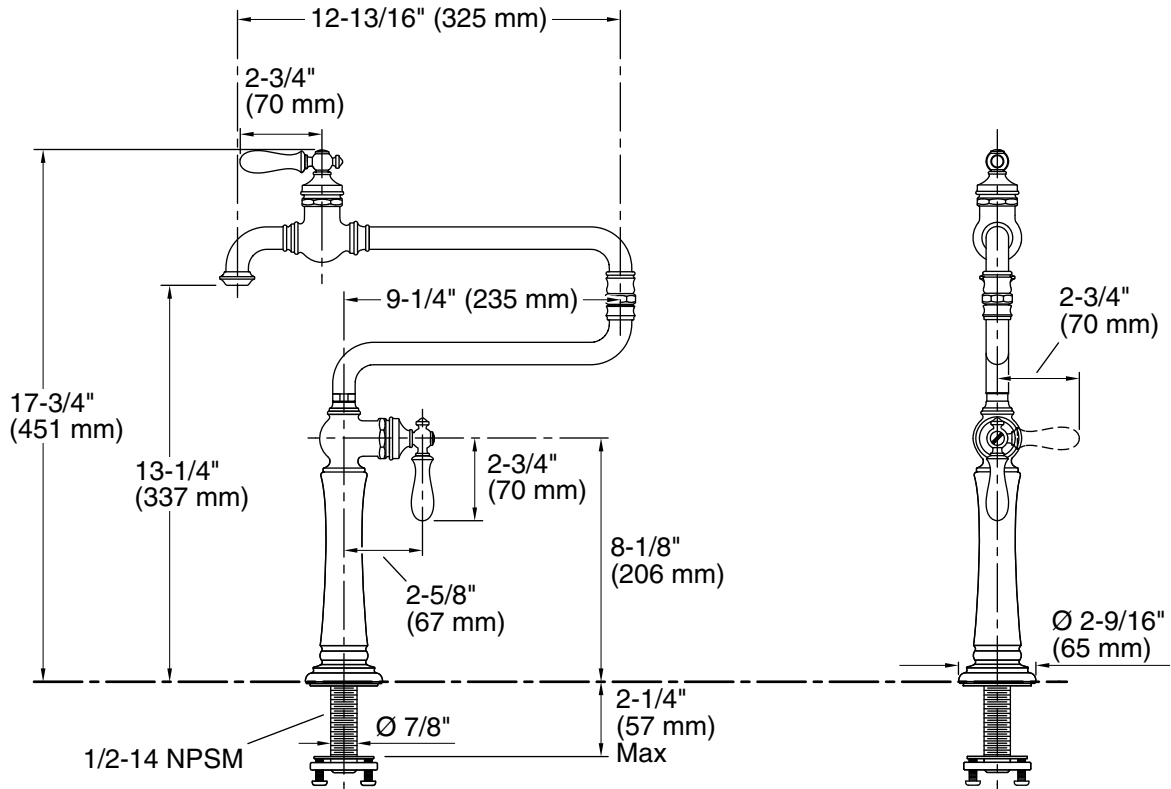

## Technical Information

All product dimensions are nominal.

### Spout:

Spout reach: 22" (559 mm)