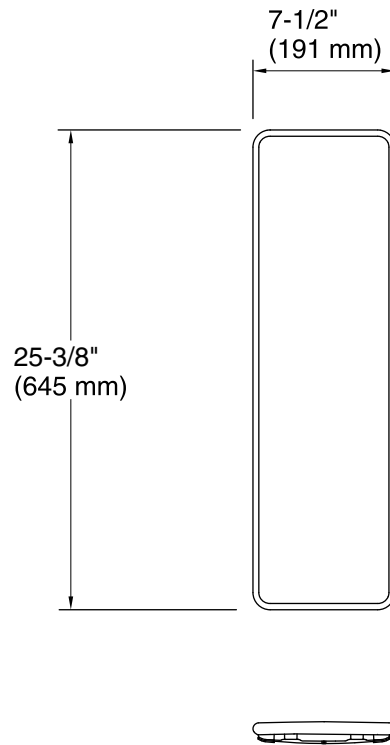

Features

- Aluminum construction.
- For use with Bellwether 60" x 32" shower bases.

Codes/Standards

None Applicable

KOHLER® One-Year Limited Warranty

See website for detailed warranty information.

Available Colors/Finishes

Color tiles intended for reference only.

Color	Code	Description
	SH	Bright Silver
	NX	Brushed Nickel

Technical Information

All product dimensions are nominal.

Material: Aluminum

Notes

Install this product according to the installation guide.