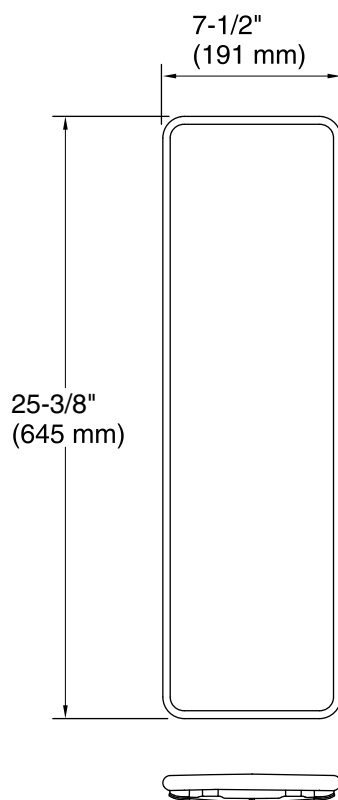

Features

- Plastic construction.
- For use with Bellwether 60" x 32" shower bases.

Codes/Standards

None Applicable

KOHLER® One-Year Limited Warranty

See website for detailed warranty information.

Available Colors/Finishes

Color tiles intended for reference only.

Color	Code	Description
	0	White
	96	Biscuit
	47	Almond
	NY	Dune
	95	Ice™ Grey
	G9	Sandbar

Technical Information

All product dimensions are nominal.

Material: Plastic