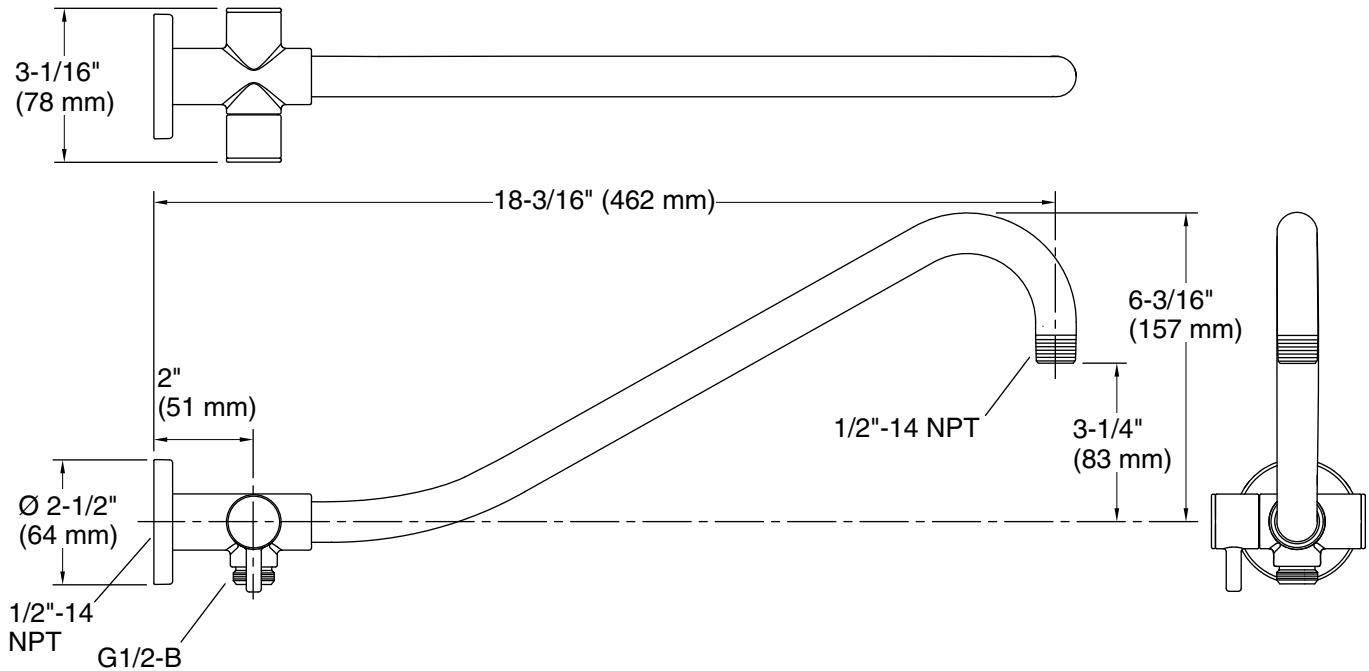

### Installation

- Bath- or deck-mount

### Technical Information

All product dimensions are nominal.

Drain included: No