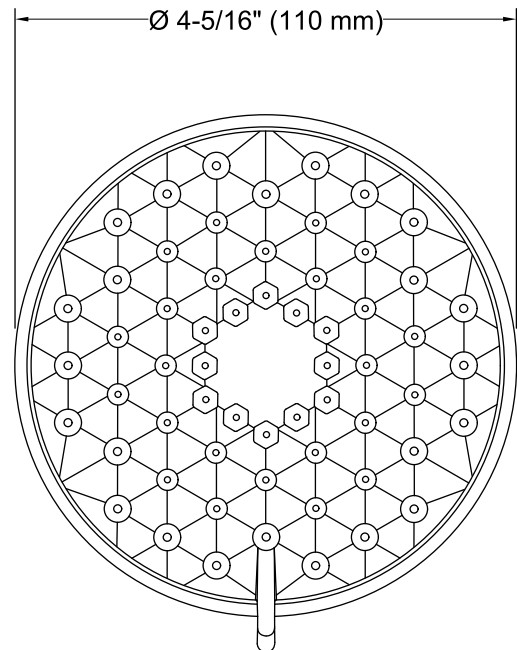

Features

- Showerhead features contemporary design.
- Advanced spray engine provides three alternate experiences: wide coverage, intense drenching, and targeted spray.
- Wide coverage spray produces an encompassing spray for everyday use.
- Intense drenching spray delivers a forceful spray ideal for rinsing soap from hair.
- Targeted spray is a focused stream for targeting sore muscles or use as a utility spray.
- Simple thumb tab allows for a smooth transition between sprays
- Spray nozzles cover full area of sprayhead.
- MasterClean™ sprayface is easy to clean.
- 1.75 gpm (gallons per minute) showerhead flow rate.
- 1/2-inch NPT connection.

Material

- KOHLER finishes resist corrosion and tarnishing.

Installation

- Wall-mount.

Water Conservation & Rebates

- WaterSense®-labeled 1.75-gpm handshowers use up to 30 percent less water than standard 2.5-gpm handshowers, while still meeting strict performance guidelines.
- This product can help a building earn Water Efficiency points in the LEED® Green Building Rating System.

Recommended Products/Accessories

- K-7395 Shower Arm and Flange
- K-7397 Shower Arm and Flange

Codes/Standards

- ASME A112.18.1/CSA B125.1
- DOE - Energy Policy Act 1992
- EPA WaterSense®
- California Energy Commission (CEC)

Technical Information

All product dimensions are nominal.

Showerhead/Body Spray:

Rated maximum flow: 1.75 gal/min (6.6 l/min)

Pressure: 45 psi (3.1 bar)

Notes

Install this product according to the installation instructions.