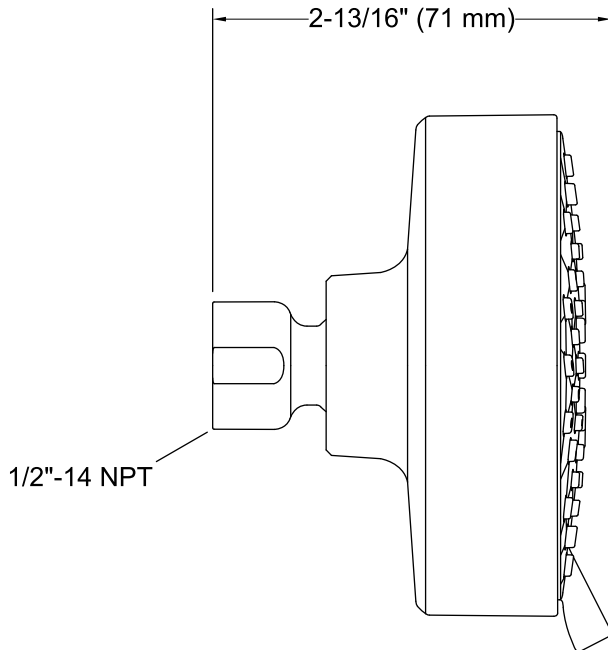

Features

- Showerhead features contemporary design.
- Advanced spray engine provides three alternate experiences: wide coverage, intense drenching, and targeted spray.
- Wide coverage spray produces an encompassing spray for everyday use.
- Intense drenching spray delivers a forceful spray ideal for rinsing soap from hair.
- Targeted spray is a focused stream for targeting sore muscles or use as a utility spray.
- Simple thumb tab allows for a smooth transition between sprays
- Spray nozzles cover full area of sprayhead.
- MasterClean™ sprayface is easy to clean.
- 1.75 gpm (gallons per minute) showerhead flow rate.
- 1/2-inch NPT connection.

Material

- KOHLER finishes resist corrosion and tarnishing.

Installation

- Wall-mount.

Water Conservation & Rebates

- WaterSense®-labeled 1.75-gpm handshowers use up to 30 percent less water than standard 2.5-gpm handshowers, while still meeting strict performance guidelines.
- This product can help a building earn Water Efficiency points in the LEED® Green Building Rating System.

Recommended Products/Accessories

- K-7395 Shower Arm and Flange
- K-7397 Shower Arm and Flange

Codes/Standards

- ASME A112.18.1/CSA B125.1
- DOE - Energy Policy Act 1992
- EPA WaterSense®
- California Energy Commission (CEC)

Technical Information

All product dimensions are nominal.

Showerhead/Body Spray:

Rated maximum flow: 1.75 gal/min (6.6 l/min)

Pressure: 45 psi (3.1 bar)

Notes

Install this product according to the installation instructions.