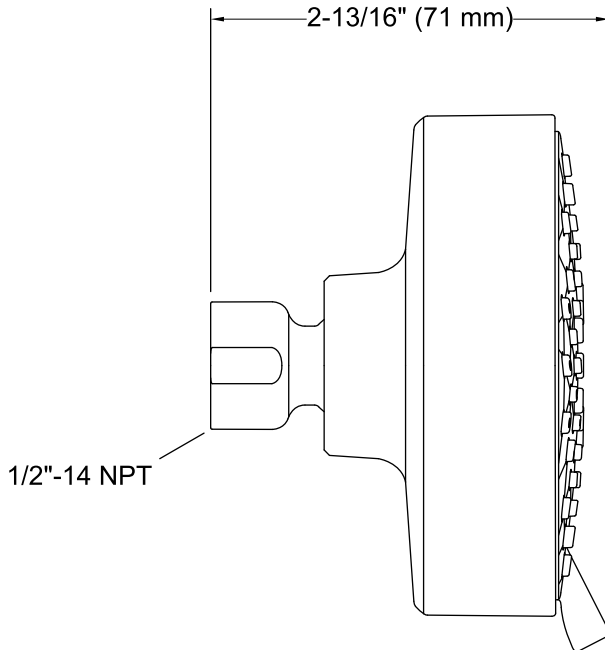

Features

- Showerhead features contemporary design.
- Advanced spray engine provides three alternate experiences: wide coverage, intense drenching, and targeted spray.
- Wide coverage spray produces an encompassing spray for everyday use.
- Intense drenching spray delivers a forceful spray ideal for rinsing soap from hair.
- Targeted spray is a focused stream for targeting sore muscles or use as a utility spray.
- Simple thumb tab allows for a smooth transition between sprays
- Spray nozzles cover full area of sprayhead.
- MasterClean™ sprayface is easy to clean.
- 1.75 gpm (gallons per minute) showerhead flow rate.
- 1/2-inch NPT connection.

- | | |
|----|-------------------------|
| CP | Polished Chrome |
| BN | Vibrant® Brushed Nickel |

Technical Information

All product dimensions are nominal.

Showerhead/Body Spray:

Rated maximum flow: 1.75 gal/min (6.6 l/min)