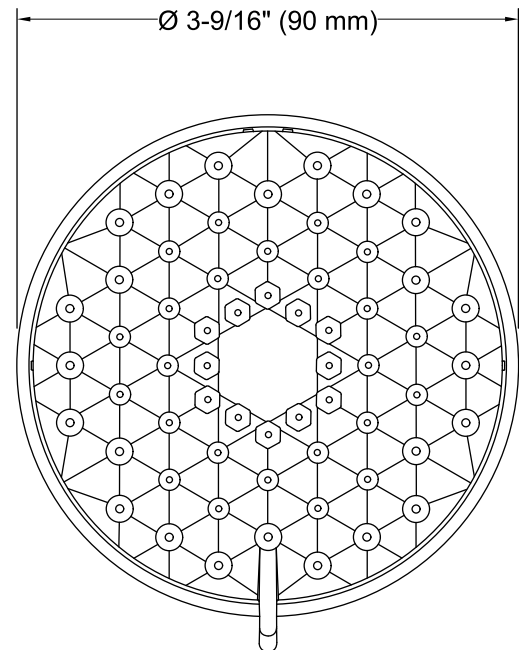

Material

- KOHLER finishes resist corrosion and tarnishing.

Installation

- Wall-mount.

Water Conservation & Rebates

- WaterSense®-labeled 1.75-gpm handshowers use up to 30 percent less water than standard 2.5-gpm handshowers, while still meeting strict performance guidelines.
- This product can help a building earn Water Efficiency points in the LEED® Green Building Rating System.

Recommended Products/Accessories

- K-7395 Shower Arm and Flange
- K-7397 Shower Arm and Flange

Codes/Standards

ASME A112.18.1/CSA B125.1
DOE - Energy Policy Act 1992
EPA WaterSense®
California Energy Commission (CEC)

- | | |
|----|-------------------------|
| CP | Polished Chrome |
| BN | Vibrant® Brushed Nickel |

Technical Information

All product dimensions are nominal.

Showerhead/Body Spray:

Rated maximum flow: 1.75 gal/min (6.6 l/min)