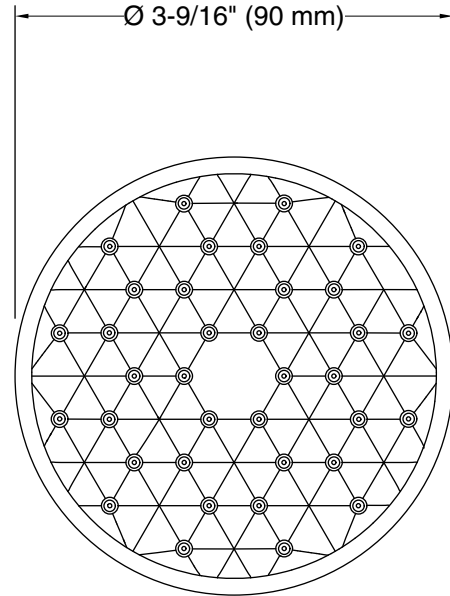

Technical Information

All product dimensions are nominal.

Drain included: No

Showerhead/Body Spray:

Rated maximum flow: 1.5 gal/min (5.7 l/min)

Notes

Install this product according to the installation guide.