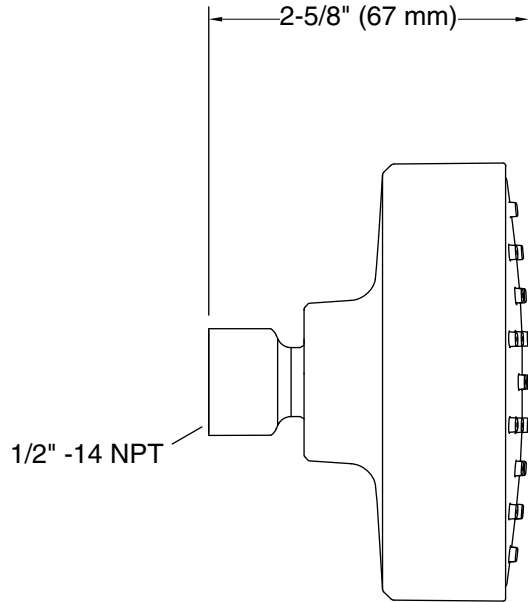

Features

- Showerhead features contemporary design.
- 1.5 gpm (5.7 lpm) showerhead flow rate.
- Spray nozzles cover full area of 3-9/16" (90 mm) sprayhead.
- Full coverage spray produces an encompassing spray ideal for everyday use.
- MasterClean™ sprayface features an easy-to-clean surface that withstands mineral buildup.
- 1/2" - 14 NPT connection.

Recommended Products/Accessories

K-7395 Shower Arm and Flange
K-7397 Shower Arm and Flange
K-23723 Faucet cleaner

Codes/Standards

ASME A112.18.1/CSA B125.1
DOE - Energy Policy Act 1992
EPA WaterSense®
California Energy Commission (CEC)

Technical Information

All product dimensions are nominal.

Drain included: No

Showerhead/Body Spray:

Rated maximum flow: 1.5 gal/min (5.7 l/min)

Notes

Install this product according to the installation guide.