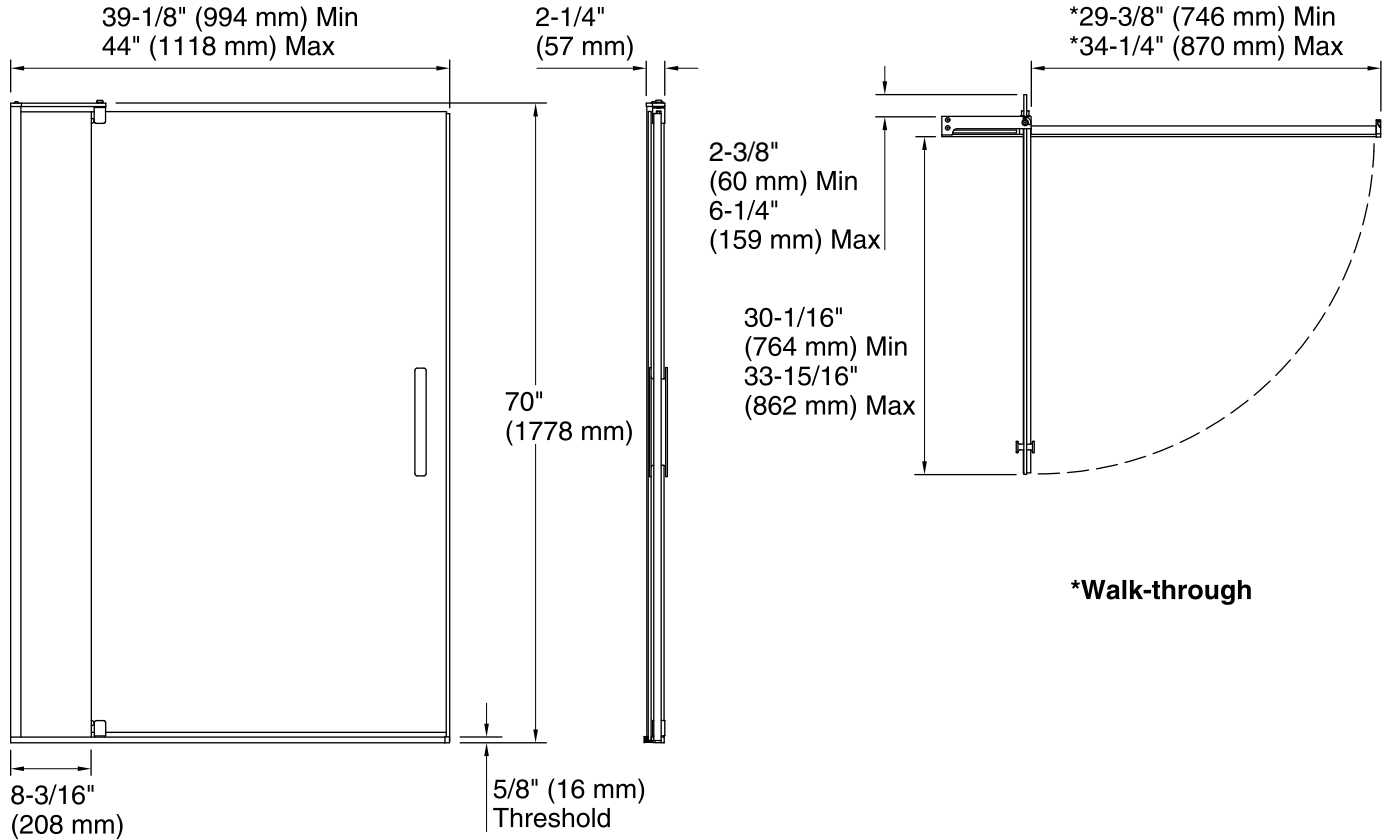

Technology

- Frameless, 5/16-inch-thick Frosted tempered glass.
- Self-closing mechanism offers superior feel and security against water leakage.
- Vertical handle complements the contemporary style.
- Ultra-low threshold creates easy entry and exit to the showering space.
- CleanCoat® nanotechnology helps prevent bacteria, mildew and water stains on your glass, making it easy to clean and looking new.
- Out-of-plumb adjustability for simpler installation.
- Can be installed to open to the left or right.
- Maximum width adjustability.

***Walk-through**

Technical Information

All product dimensions are nominal.

Installation type:	For shower base installation
Opening style:	Pivot
Opening Width - Min:	39-1/8" (994 mm)
Opening Width - Max:	44" (1118 mm)
Walk-through - Min:	29-3/8" (746 mm)
Walk-through - Max:	34-1/4" (870 mm)
Glass thickness:	5/16" (8 mm)
Glass coating:	CleanCoat®

Notes

Install this product according to the installation guide.

Strike jamb is made of clear plastic and may not cover existing shower door holes.

NOTICE: The vertical opening should be a minimum of 74" (1880 mm) to allow clearance for installation.