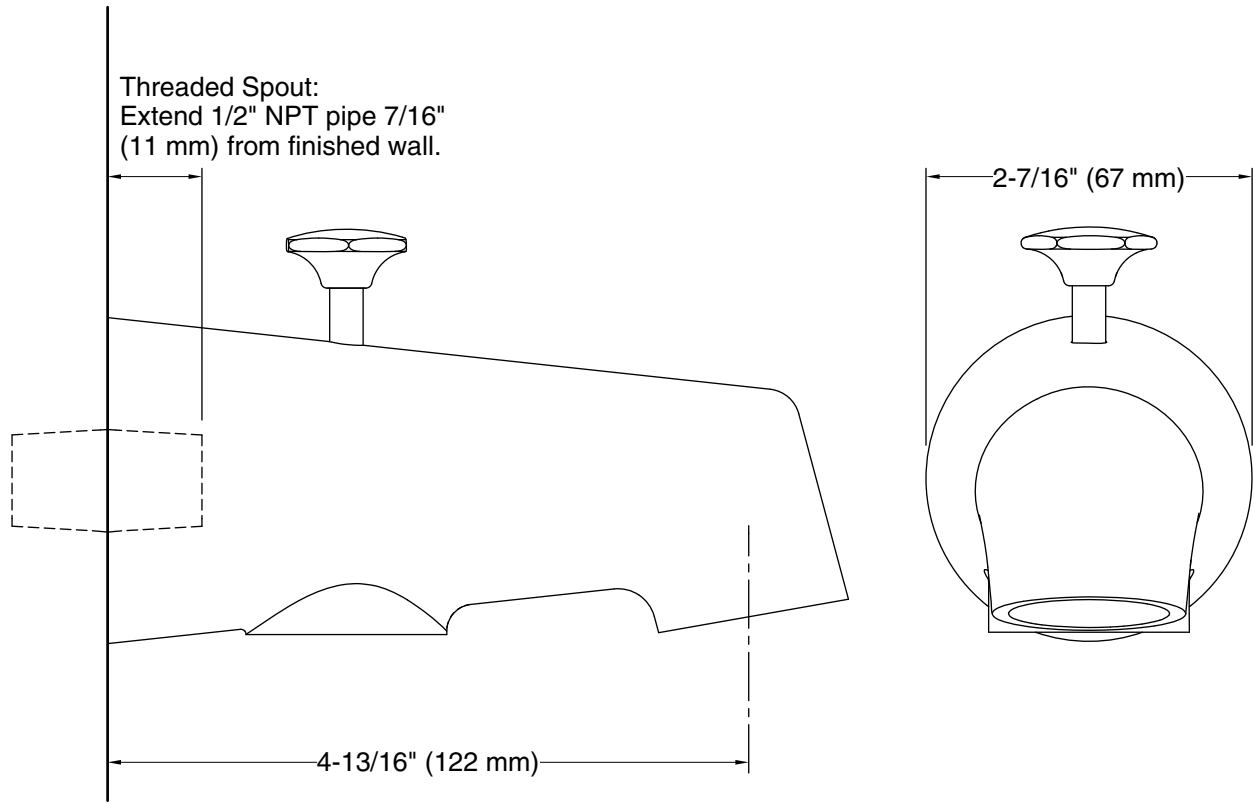

### Features

- 4-7/8" diverter spout with 1/2" NPT connection.
- 4-13/16" (122 mm) spout reach.
- 1/2" (12.7 mm) max hole diameter.
- Coordinates with Antique faucets, accessories, and showering components to complete your bathroom.

### Technical Information

All product dimensions are nominal.

Drain included: No