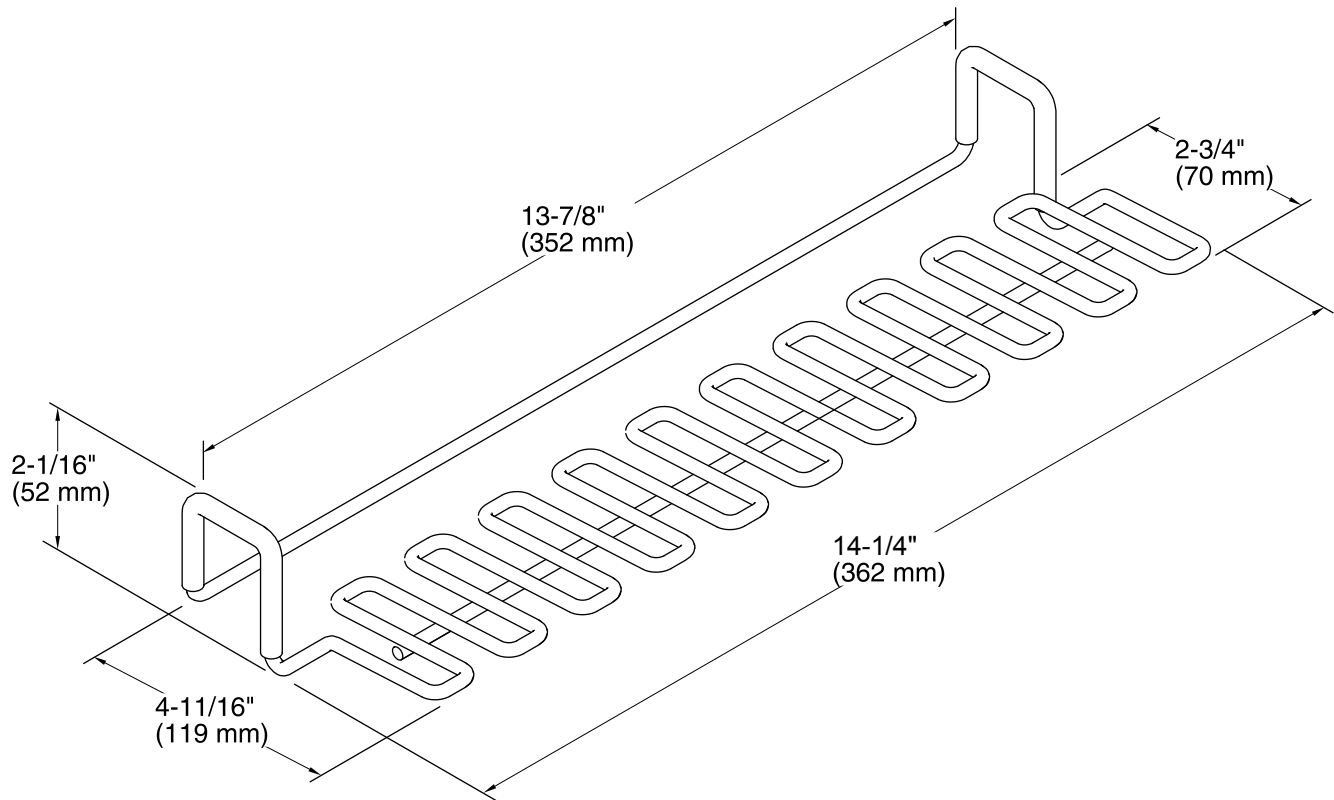

Technical Information

All product dimensions are nominal.

Material: Stainless Steel