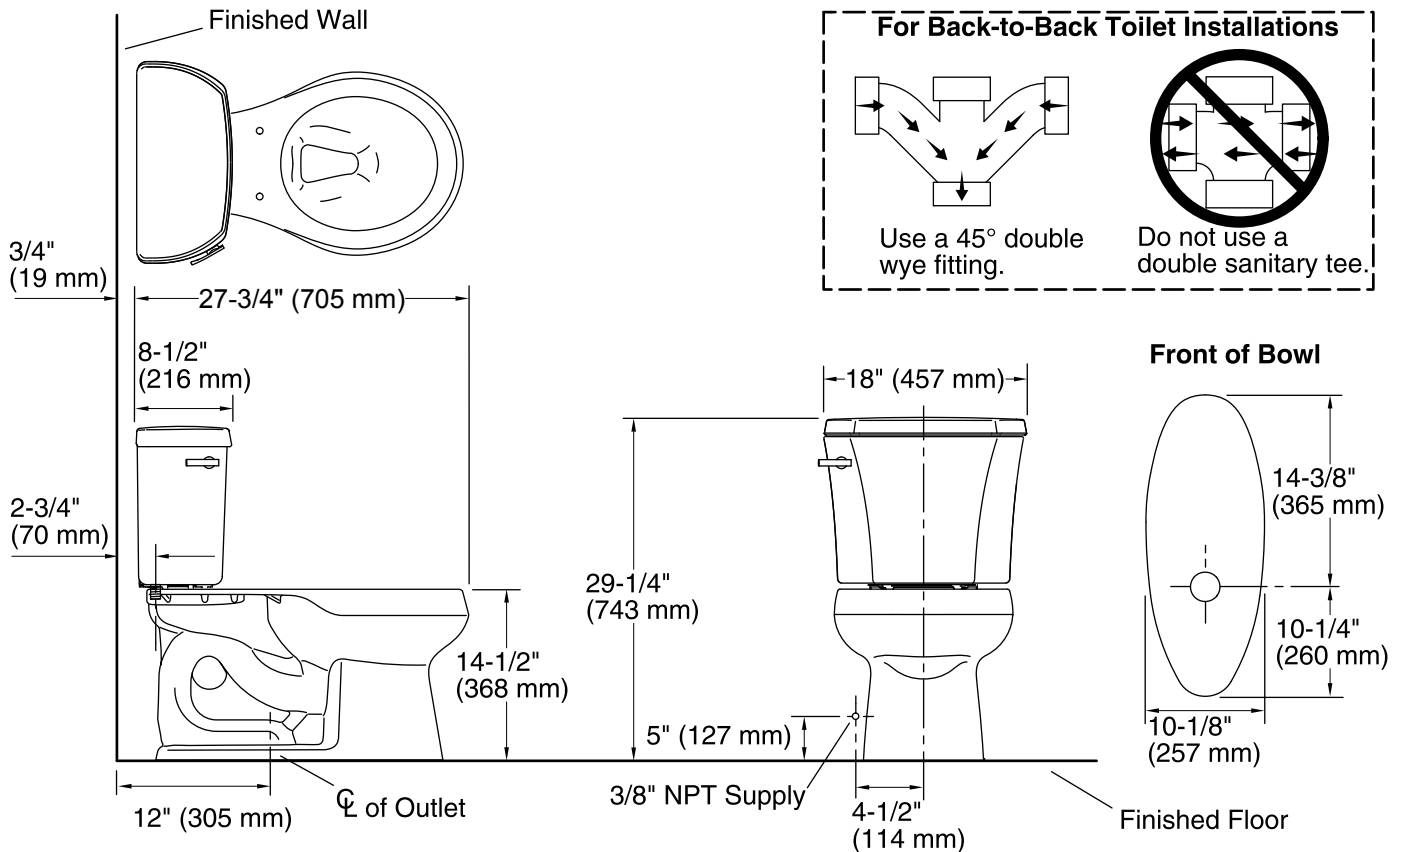

Features

- Two-piece toilet.
- Round-front bowl offers an ideal solution for smaller baths and powder rooms.
- 1.28 gallons per flush (gpf).
- Standard left-hand trip lever included.
- Tank locks included.
- Combination consists of the K-4467-T tank and the K-4197 bowl.
- Coordinates with other products in the Wellworth collection.

Installation

- Standard 12-inch rough-in.
- Three-bolt installation.
- Seat and supply line not included.

Water Conservation & Rebates

- WaterSense® toilets meet strict EPA flushing guidelines, including using at least 20 percent less water than 1.6-gallon toilets.
- Eligible for consumer rebates in some municipalities.

Included Components

Product consists of:

K-4197 Round-Front Bowl
K-4467-T Toilet Tank

Additional Components:

Bolt cap accessory pack
Tank accessory pack
Tank cover
Trip lever

Codes/Standards

ASME A112.19.2/CSA B45.1
DOE - Energy Policy Act 1992
EPA WaterSense®

Technical Information

All product dimensions are nominal.

Toilet type:	Two-piece, Floor-mount
Waste Outlet:	Floor
Bowl shape:	Round-front
Flush type:	Class Five®
Trap passageway:	2-1/8" (54 mm)
Water Consumption	
Full:	1.28 gpf (4.8 lpf)
Water surface size:	10-1/2" x 7-3/4" (267 mm x 197 mm)
Rim to water surface:	5-1/4" (133 mm)
Rough-in:	12" (305 mm)
Seat-mounting holes:	5-1/2" (140 mm)