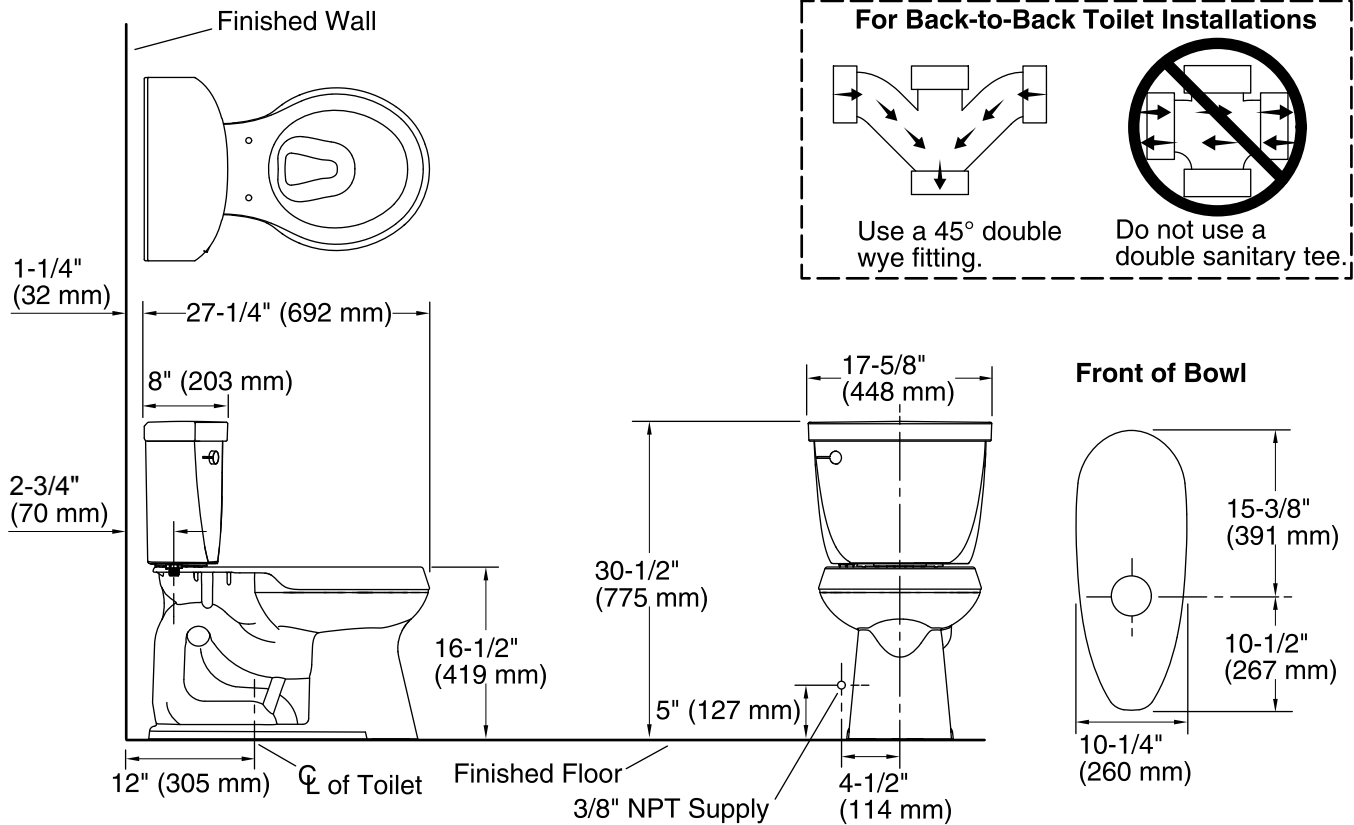

Technical Information

All product dimensions are nominal.

Toilet type:	Two-piece, Floor-mount
Waste Outlet:	Floor
Bowl shape:	Round-front
Flush type:	AquaPiston®
Trap passageway:	2-1/8" (54 mm)
Water Consumption	
Full:	1.6 gpf (6 lpf)
Water surface size:	11" x 8-3/4" (279 mm x 222 mm)
Rim to water surface:	5-1/4" (133 mm)
Rough-in:	12" (305 mm)
Seat-mounting holes:	5-1/2" (140 mm)

Notes

Install this product according to the installation instructions.

For back-to-back toilet installations: Use only a 45° double wye fitting.