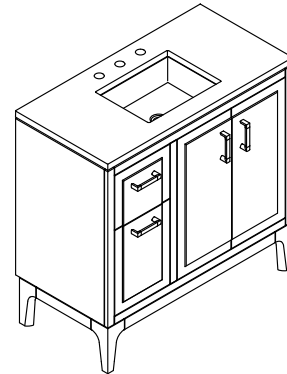

Features

- Two full-extension 12¾" (325 mm) drawers with soft-close side-mount slides.
- Three-way adjustable soft-close door hinges with 100° opening capability for easy cabinet access.
- 18" (457 mm) cabinet interior provides ample storage space.
- Finish-matched cabinet interior offers generous clearance for plumbing.
- Quartz vanity top adds beauty and long-lasting durability.
- Customize your storage with optional accessories such as floor liners, drawer organizers, and perfectly sized containers (sold separately).
- Coordinates with K-33558 upgraded hardware finishes, K-25816 quartz backsplash, K-25819 quartz side splash, and K-32815-SH9 upgraded legs (sold separately).

Material

- Solid wood and moisture-resistant MDF.
- Painted exterior.

Installation

- Easy installation – no special tools required.
- Separate vanity top makes for simplified installation.

Recommended Products/Accessories

- K-25816 4" x 36" quartz backsplash
- K-32815-SH9 36" vanity legs
- K-33556-ASB 70" x 24" linen tower
- K-33557-ASB 28" x 24" wall cabinet
- K-33558 4½" cabinet pull
- K-33585
- K-33586
- K-33587
- K-33588
- K-27935
- K-27933
- K-25819 4" x 18" quartz side splash