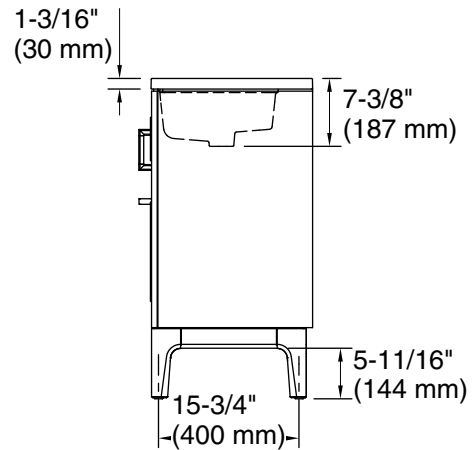

Technical Information

All product dimensions are nominal.

Notes

Install this product according to the installation instructions.