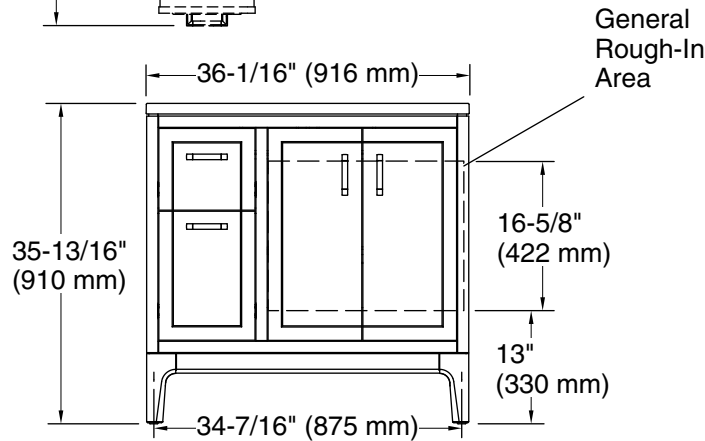

Technical Information

All product dimensions are nominal.

Notes

Install this product according to the installation instructions.