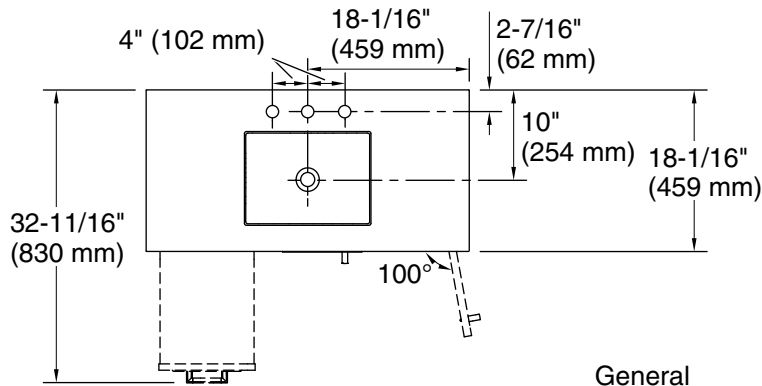

Waste Pipe Location Information