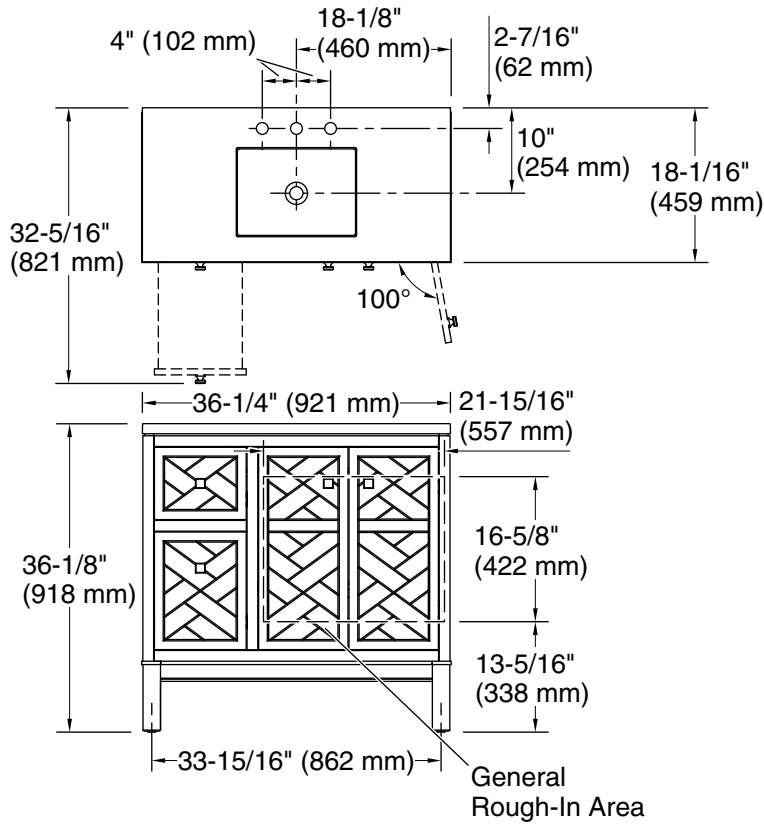

Technical Information

All product dimensions are nominal.

Notes

Install this product according to the installation instructions.