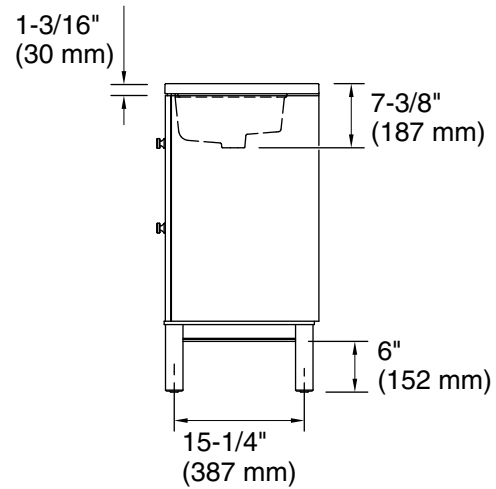

Waste Pipe Location Information

Technical Information

All product dimensions are nominal.

Notes

Install this product according to the installation instructions.