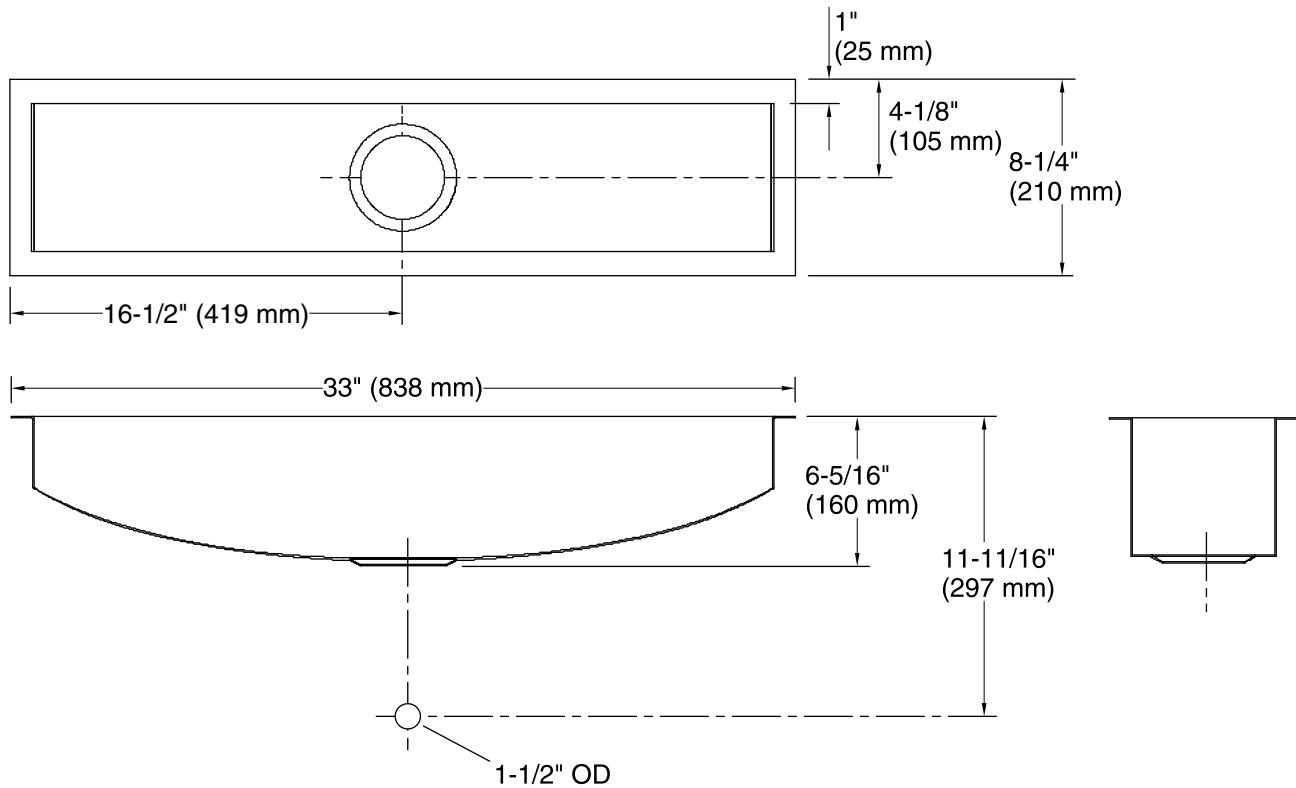

## Technical Information

All product dimensions are nominal.

Bowl configuration:	Single
Installation:	Under-mount
Min. base cabinet width:	36" (914 mm)
Bowl area (Only):	Length: 31" (787 mm) Width: 6-1/4" (159 mm) Bowl depth: 5-15/16" (151 mm)
Drain hole:	3-5/8" (92 mm)
Template:	1022025-7, required, included