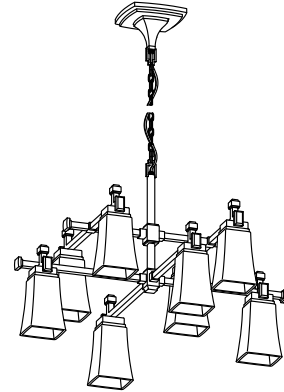

Features

- Clear, bell-shaped shades hang delicately from chunky bars and square bases in versatile, traditionally inspired designs.
- Coordinates with faucets in the Riff collection.
- Requires eight bulbs with medium (E26) base; T10 bulb recommended (sold separately).
- Suitable for damp locations, per UL 1598.

Material

- Premium metal and glass construction.
- Manufactured with quality materials and complemented with a meticulous finishing process.
- Durable finishes engineered to last and designed to coordinate with KOHLER faucet finishes.

Installation

- Installation hardware included.

Codes/Standards

UL 1598
CSA C22.2 No. 250

KOHLER® Indoor Lighting Fixtures Limited Warranty

See website for detailed warranty information.