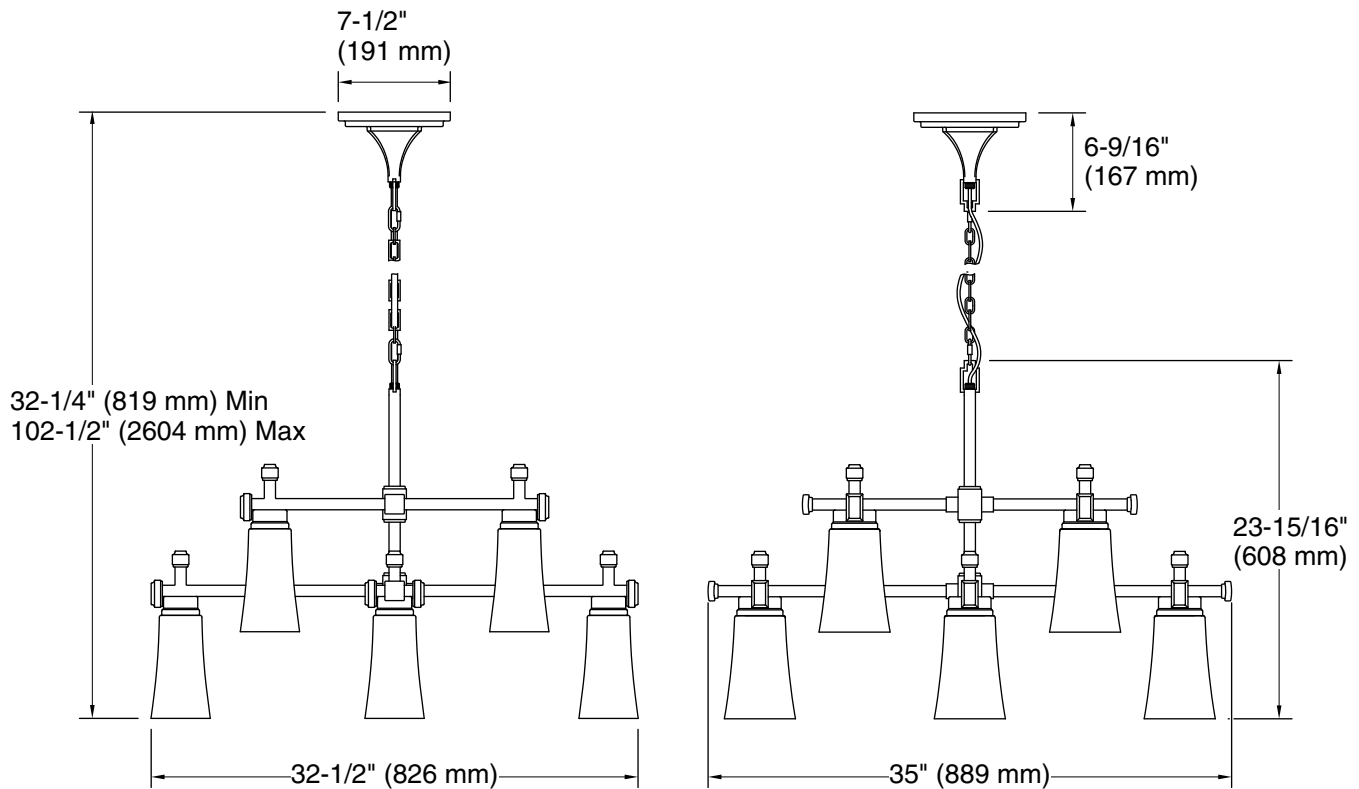

Required Electrical Service

One circuit required.

120 V, 60 Hz

Technical Information

All product dimensions are nominal.

Material:	Steel, Aluminum, Zinc, Glass
Number of Lights:	8
Lighting Type:	Socket-based
Socket Type:	E-26 Medium
Number of Shades:	8
Shade Type:	Glass - clear
Hanging Type:	Chain
Height:	32-1/4" (819 mm) - 102-1/2" (2604 mm)