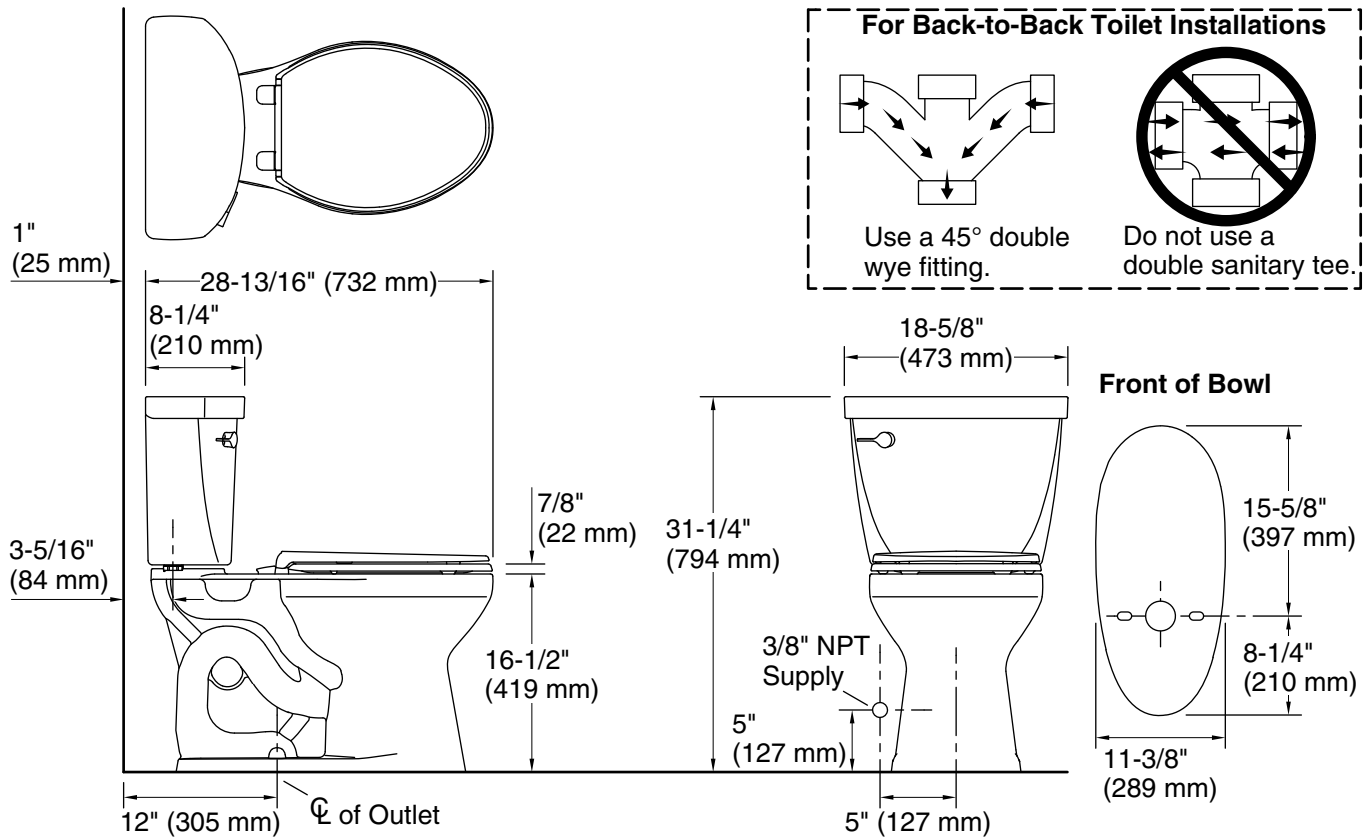

## Features

- Two-piece design.
- Elongated bowl offers added room and comfort.
- Comfort Height® feature offers chair-height seating that makes sitting down and standing up easier for most adults.
- 1.6 gpf (6.0 lpf).
- Left-hand Polished Chrome trip lever.
- 2-1/8" (54 mm) fully glazed trapway.
- Revolution 360® flushing technology generates a forceful swirling motion to keep the bowl clean longer.
- Sanitary guard where bowl and tank meet for ease of cleaning.
- CleanCoat® surface treatment inhibits the growth of water scale and mineral stains for improved ease of cleaning.
- Coordinates with other products in the Cimarron collection.

## Installation

- Standard 12" (305 mm) rough-in.
- Seat and supply line sold separately.

# Cimarron® Comfort Height®

Two-piece elongated 1.6 gpf chair-height toilet  
K-31620

## Technical Information

All product dimensions are nominal.

Toilet type:	Floor-mount
Waste Outlet:	Floor
Bowl shape:	Elongated
Flush type:	Revolution 360®
Trap passageway:	2-1/8" (54 mm)
Water Consumption	
Full:	1.6 gpf (6 lpf)
Water surface size:	10-3/8" x 8-1/8" (264 mm x 206 mm)
Rim to water surface:	6-5/8" (168 mm)
Seat-mounting holes:	5-1/2" (140 mm)