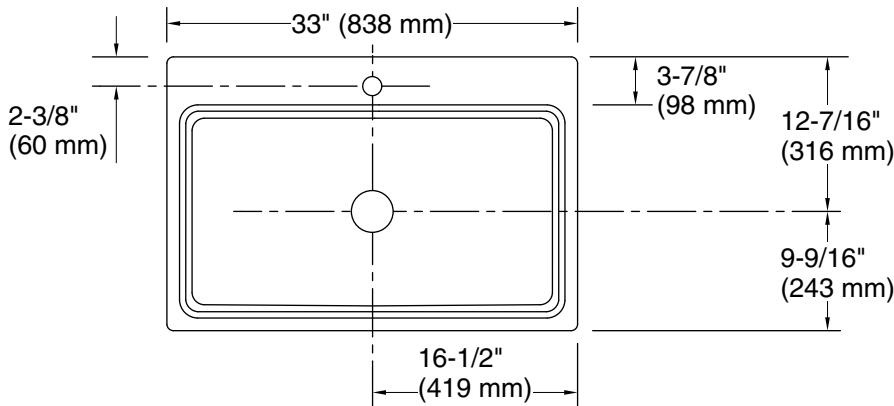

Prologue™

Top-mount/undermount kitchen sink
K-31466-1

Features

- 36" (914 mm) minimum base cabinet width.
- Single bowl.
- 9" (229 mm) depth provides generous workspace.
- Rounded corners are easy to clean.
- Single faucet hole.
- SilentShield® sound-absorption technology offers quieter performance.

See website for detailed warranty information.

Technical Information

All product dimensions are nominal.

Bowl configuration:	Single
Installation:	Top-mount, Undermount
Min. base cabinet width:	36" (914 mm)
Bowl area (Only):	Length: 30" (761 mm) Width: 16-1/8" (410 mm) Bowl depth: 9" (229 mm) Water depth: 9" (229 mm)
With overflow:	No
Number of deck holes:	1
Faucet hole(s):	1-7/16" (37 mm)
Drain hole:	3-5/8" (92 mm)
Template:	Top-mount/Undermount, 1442591-7, required, included