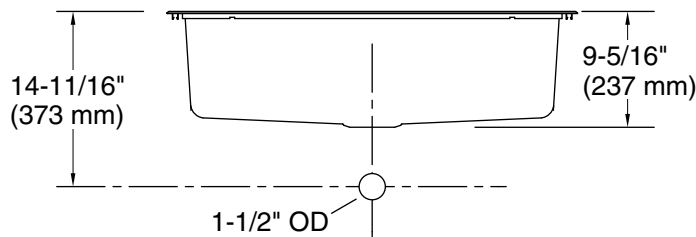

See website for detailed warranty information.

Technical Information

All product dimensions are nominal.

Bowl configuration:	Single
Installation:	Top-mount, Undermount
Min. base cabinet width:	36" (914 mm)
Bowl area (Only):	Length: 30" (761 mm) Width: 16-1/8" (410 mm) Bowl depth: 9" (229 mm) Water depth: 9" (229 mm)
With overflow:	No
Number of deck holes:	1
Faucet hole(s):	1-7/16" (37 mm)
Drain hole:	3-5/8" (92 mm)
Template:	Top-mount/Undermount, 1442591-7, required, included