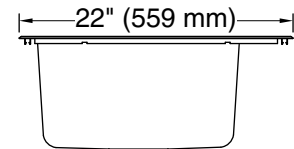

See website for detailed warranty information.

Technical Information

All product dimensions are nominal.

Bowl configuration:	Single
Installation:	Top-mount, Undermount
Min. base cabinet width:	36" (914 mm)
Bowl area (Only):	Length: 30" (761 mm) Width: 16-1/8" (410 mm) Bowl depth: 9" (229 mm) Water depth: 9" (229 mm)
With overflow:	No
Number of deck holes:	1
Faucet hole(s):	1-7/16" (37 mm)
Drain hole:	3-5/8" (92 mm)
Template:	Top-mount/Undermount, 1442591-7, required, included