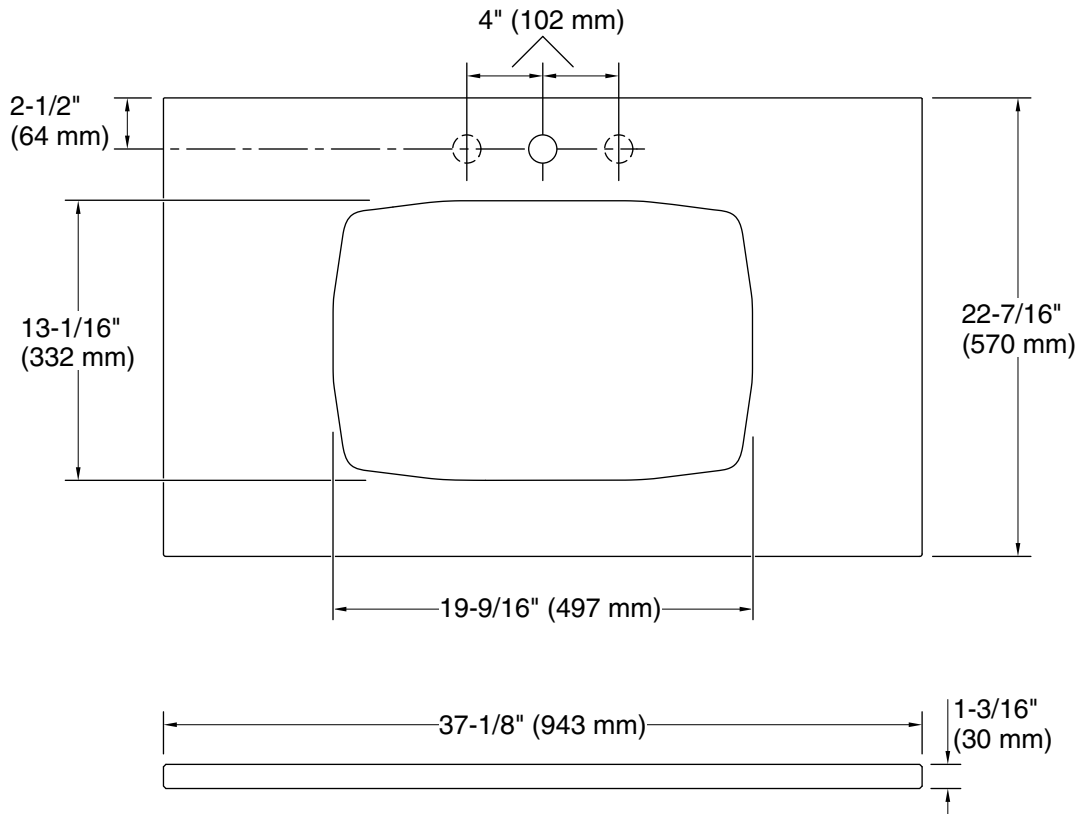

Silestone® quartz 37" top w/ Carillon® Rectangle cutout K-28252

Features

- Designed for use with compatible 36" (914 mm) KOHLER® vanities (sold separately).
- Available in many classic and warm neutral tones to work seamlessly in any decor.
- Pairs beautifully with select KOHLER® and Artist Editions® sinks for a complete solution.
- ½" (12.7 mm) countertop overhang per side.
- Flat, square edges give a crisp, finished look.
- Optional side and backsplashes available (sold separately).
- This product is covered under the Silestone® 25-Year Limited Warranty.

Material

- Silestone® quartz.
- Silestone® quartz.

Installation

- Vanity top.
- Single faucet hole with pilot holes for optional 8" (203 mm) widespread faucet configuration.

Recommended Products/Accessories

Silestone® quartz 37" top w/ Carillon® Rectangle cutout
K-28252

Technical Information

All product dimensions are nominal.

Installation: Vanity top/ITB

Number of deck holes: 1

Notes

Install this product according to the installation instructions.