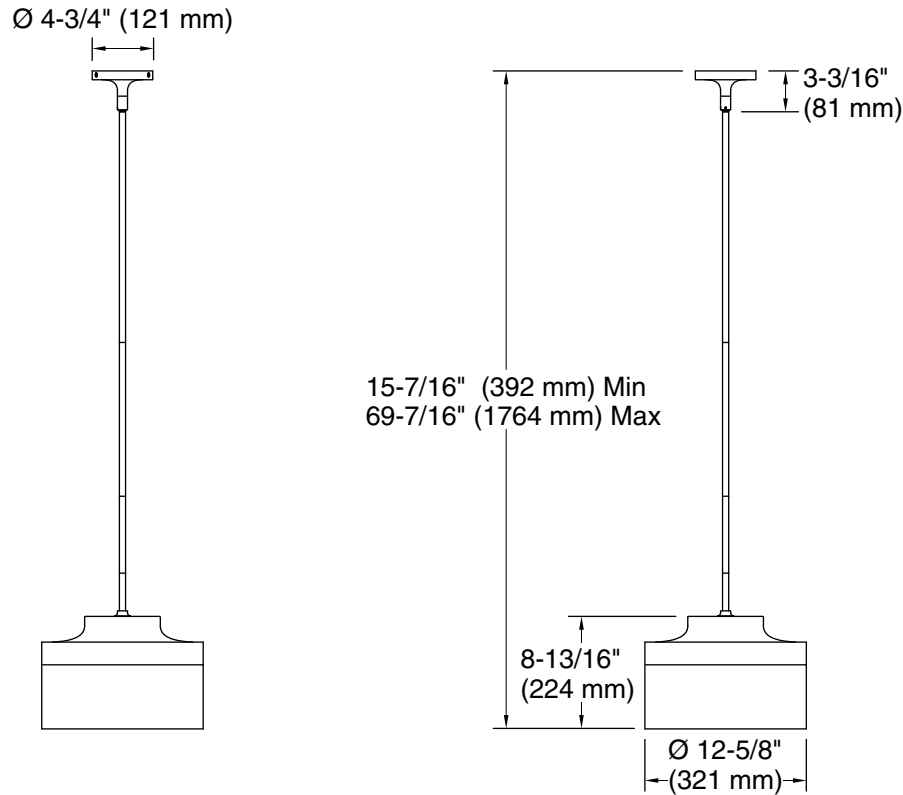

Required Electrical Service

60 Hz

Technical Information

All product dimensions are nominal.

Material:	Steel, Aluminum, Glass
Number of Lights:	2
Lighting Type:	Socket-based
Socket Type:	E-26 Medium
Number of Shades:	1
Shade Type:	Glass - clear
Hanging Type:	Downrod
Downrod Detail:	1 x 3" (76 mm), 1 x 6" (152 mm), 1 x 12" (305 mm), 2 x 18" (457 mm)
Height:	15-7/16" (392 mm) - 69-7/16" (1763 mm)