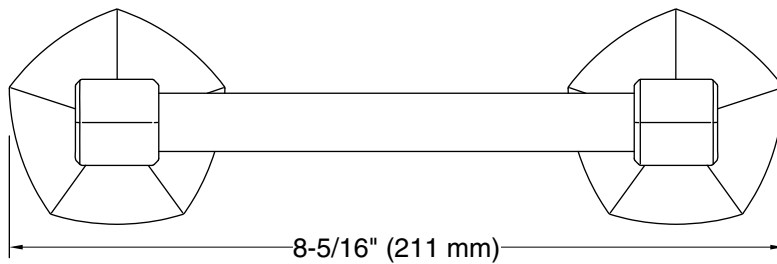

Occasion™
Pivoting toilet paper holder
K-27065

Features

- Pivoting holder makes changing toilet paper quick and simple.
- Part of the Occasion bathroom faucet and accessory collection.

Material

- Premium metal construction for durability and reliability.
- KOHLER finishes resist corrosion and tarnishing.

Technical Information

All product dimensions are nominal.

Material: Zinc