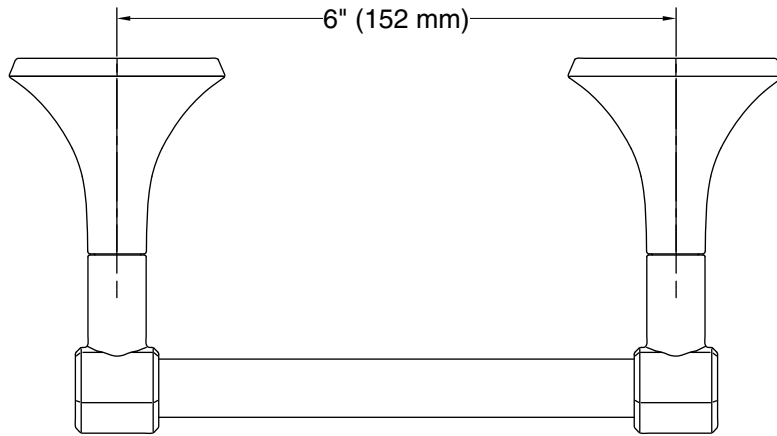

Occasion™
Pivoting toilet paper holder
K-27065

Features

- Pivoting holder makes changing toilet paper quick and simple.
- Part of the Occasion bathroom faucet and accessory collection.

Material

- Premium metal construction for durability and reliability.
- KOHLER finishes resist corrosion and tarnishing.

Technical Information

All product dimensions are nominal.

Material: Zinc