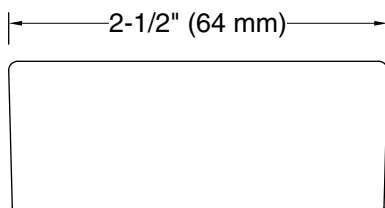

Technical Information

All product dimensions are nominal.

Installation Type: Cabinet mount

Material: Zinc

Notes

Install this product according to the installation instructions.