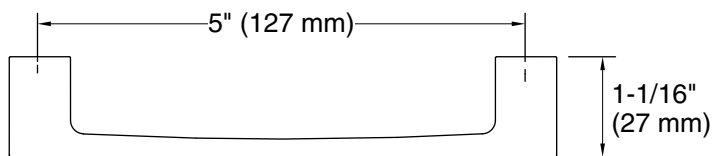

Technical Information

All product dimensions are nominal.

Installation Type: Cabinet mount

Material: Zinc

Notes

Install this product according to the installation instructions.